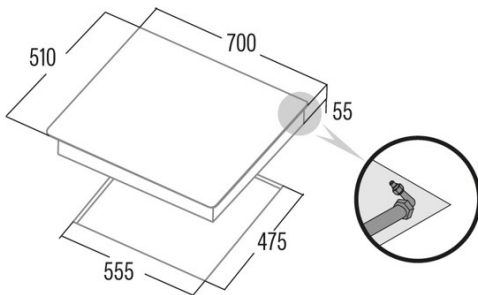

GENERAL INFORMATION

EAN/UPC	8422248081962
Subfamily	Gas

Product sheet

Number of cooking zones	5
Zone 1: Technology	GAS
Zone 1: Type of zone	Triple
Zone 1: Position	Centre
Zone 1: Power (kW)	3,5
Zone 2: Technology	GAS
Zone 2: Type of zone	Rapid
Zone 2: Position	Rear Right
Zone 2: Power (kW)	3
Zone 3: Technology	GAS
Zone 3: Type of zone	Semirapid
Zone 3: Position	Front Left
Zone 3: Power (kW)	1,75
Zone 4: Technology	GAS
Zone 4: Type of zone	Auxiliary
Zone 4: Position	Rear Left
Zone 4: Power (kW)	1
Zone 5: Technology	GAS
Zone 5: Type of zone	Semirapid
Zone 5: Position	Front Right
Zone 5: Power (kW)	1,75

Dimensions

Width (mm)	700
Height (mm)	55
Depth (mm)	510
Built-in width (mm)	555
Built-in depth (mm)	470
Easy installation system	Clamping System

Finishing

Material	Glass
Bevel	No
Frame	No
Cooking supports	Cast Iron

Control

Control type	Mechanical
Control position	Front Centre
Independent zone control	√
Hidden control	-
Power levels	Gradual
Cooking time programming	-
Countdown alarm	-
Power management	-
Available power limits (kW)	No
Connectivity	No
Autoignition	220-240V

Safety

Safety lock	-
Child lock	No
Residual heat indicator	-
Automatic cookware detection	-
Smart cookware detection	-
Automatic safety shutdown	-
Liquid spill detection	-