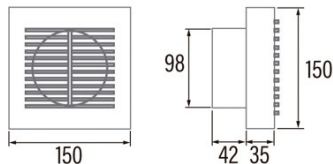

B-10

Cod. **00910000**

EAN **8422248110006**

GENERAL INFORMATION

EAN/UPC	8422248110006
Subfamily	Axial

General features

Motor type	AC/SHADED POLE
Motor model	SP5812
Motor power (W)	15
Lighting technology	N/A
Light quantity	N/A
Filter type	N/A
Number of layers	N/A
Control description	N/A
Power levels	N/A
Timer	-
Hygro timer	-
Electronic filter saturation indicator	-
Dimmable lighting	-

Installation

Width (mm)	150
Height (mm)	150
Depth (mm)	42
Total minimum height (mm)	2300
Outlet diameter (mm)	98
Maximum pressure (Pa)	25
Anti-return flap included	-
Easy installation system	No

Power connection