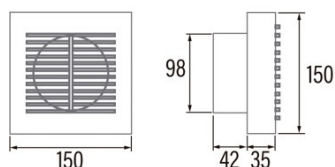

B-10 TIMER

Cod. **00911000**

EAN **8422248110105**

GENERAL INFORMATION

EAN/UPC	8422248110105
Subfamily	Axial

General features

Motor type	AC/SHADED POLE
Motor model	SP5812
Motor power (W)	15
Lighting technology	N/A
Light quantity	N/A
Filter type	N/A
Number of layers	N/A
Control description	Potentiometer
Power levels	N/A
Timer	-
Hygro timer	-
Electronic filter saturation indicator	-
Dimmable lighting	-

Installation

Width (mm)	150
Height (mm)	150
Depth (mm)	42
Total minimum height (mm)	2300
Outlet diameter (mm)	98
Maximum pressure (Pa)	25
Anti-return flap included	-
Easy installation system	No

Power connection