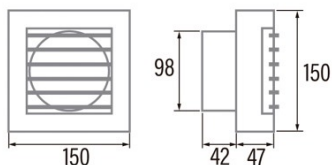

B-10 MATIC

Cod. **00915000**

EAN **8422248110204**

GENERAL INFORMATION

EAN/UPC	8422248110204
Subfamily	Axial

General features

Motor type	AC/SHADED POLE
Motor model	SP5820
Motor power (W)	15
Lighting technology	N/A
Light quantity	N/A
Filter type	N/A
Number of layers	N/A
Control description	N/A
Power levels	N/A
Timer	-
Hygro timer	-
Electronic filter saturation indicator	-
Dimmable lighting	-

Installation

Width (mm)	150
Height (mm)	150
Depth (mm)	42
Total minimum height (mm)	2300
Outlet diameter (mm)	98
Maximum pressure (Pa)	25
Anti-return flap included	-
Easy installation system	No

Power connection