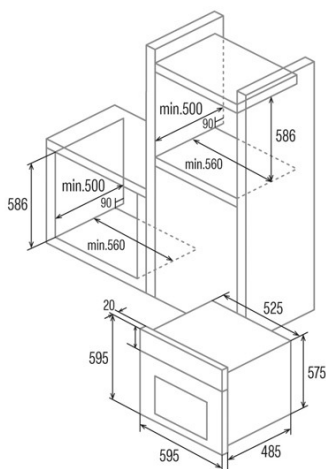

CDP 780 AS BK

Cod. **07001401**

EAN **8422248059503**

GENERAL INFORMATION

EAN/UPC	8422248059503
Subfamily	Multifunction

Product sheet

Energy Efficiency Index (EEI)	117,1
Energy efficiency class	A
Energy consumption in conventional mode (kWh/cycle)	0,89
Energy consumption in fan mode (kWh/cycle)	0,81
Heat source	Electricity
Appliance mass [Kg]	36
Number of cavities	1
Cavity volume (L)	50

Dimensions

Width (mm)	595
Height (mm)	595
Depth (mm)	480
Built-in width (mm)	560
Built-in height (mm)	586
Built-in depth (mm)	500

Controls

Control type	Touch control
Display	LCD
Number of functions	8
Functions	Bottom_heating_with_fan;Top and bottom heating;Turbo heating;Top and bottom heating with fan;Double grill with fan;Light;Top heating;Defrosting
Timer	Electronic
On/off indicator	√
Thermostat indicator	√
Minimum temperature [°C]	50
Maximum temperature [°C]	250
Thermal probe	-