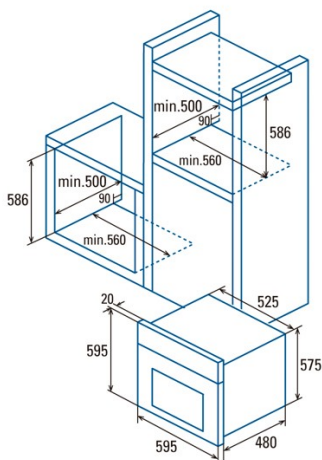

CM 760 AS BK

Cod. 07032307

EAN 8422248059497

GENERAL INFORMATION

EAN/UPC	8422248059497
Subfamily	Multifunction

Product sheet

Energy Efficiency Index (EEI)	117,1
Energy efficiency class	A
Energy consumption in conventional mode (kWh/cycle)	0,89
Energy consumption in fan mode (kWh/cycle)	0,81
Heat source	Electricity
Appliance mass [Kg]	35
Number of cavities	1
Cavity volume (L)	50

Dimensions

Width (mm)	595
Height (mm)	595
Depth (mm)	480
Built-in width (mm)	560
Built-in height (mm)	586
Built-in depth (mm)	500

Controls

Control type	Mechanical
Display	No
Number of functions	6
Functions	Top_and_bottom_heating_with_fan;Duo grill with fan;Top and bottom heating;Bottom heating with fan;Light;Defrosting
Timer	Mechanical
On/off indicator	√
Thermostat indicator	√
Minimum temperature [°C]	50
Maximum temperature [°C]	250
Thermal probe	-

Nominal input power (W)	2450
Electric shock protection	Class I
Power cord length (m)	1
Plug type	No plug

Accessories

Flat tray	-
Deep tray	√
Steam tray	-
Grill	√
Inner grill	-
Telescopic guides	-
Tray handle	-
Removable tank	-
Pizza stone	-
Roast kit	-