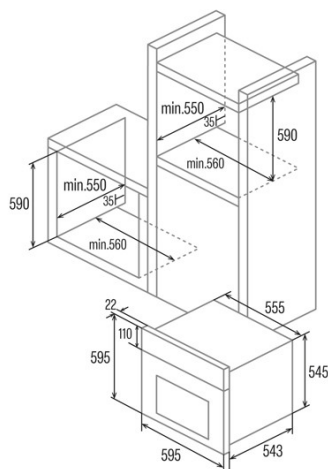

MES 8007 X

Cod. 07044609

EAN 8422248347716

GENERAL INFORMATION

| | |
|-----------|---------------|
| EAN/UPC | 8422248347716 |
| Subfamily | Multifunction |

Product sheet

| | |
|---|-------------|
| Energy Efficiency Index (EEl) | 86,6 |
| Energy efficiency class | A |
| Energy consumption in conventional mode (kWh/cycle) | 0,85 |
| Energy consumption in fan mode (kWh/cycle) | 0,84 |
| Heat source | Electricity |
| Appliance mass [Kg] | 29,4 |
| Number of cavities | 1 |
| Cavity volume (L) | 80 |

Dimensions

| | |
|-------------|-----|
| Width (mm) | 556 |
| Height (mm) | 545 |
| Depth (mm) | 550 |

Controls

| | |
|--------------------------|--|
| Control type | Mechanical |
| Display | No |
| Number of functions | 7 |
| Functions | Grill;Defrosting;Bottom heating with fan;Top and bottom heating with fan;Grill and fan;Top and bottom heating;Top heating with fan |
| Timer | Mechanical |
| On/off indicator | √ |
| Minimum temperature [°C] | 40 |
| Maximum temperature [°C] | 240 |

Characteristics

| | |
|------------------------|------|
| Cleaning | No |
| Removable inner glass | √ |
| Light type | LED |
| Number of light bulbs | 15 |
| Bulb power [W] | 1 |
| Number of door glasses | 2 |
| Manual door lock | √ |
| Soft close | - |
| Cavity type | Flat |
| Side racks | √ |
| Levels | 6 |
| Telescopic guides | 1 |
| Convection fan | √ |