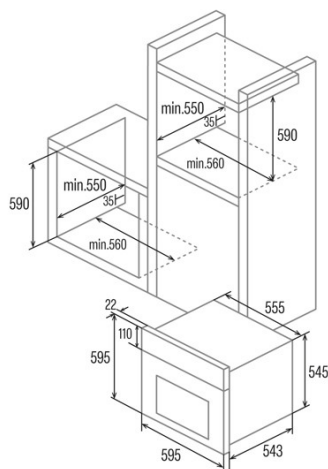

SES 6004 WH

Cod. **07044613**

EAN **8422248347754**

GENERAL INFORMATION

EAN/UPC	8422248347754
Subfamily	Static

Product sheet

Energy Efficiency Index (EEI)	95,2
Energy efficiency class	A
Energy consumption in conventional mode (kWh/cycle)	0,77
Heat source	Electricity
Appliance mass [Kg]	24,1
Number of cavities	1
Cavity volume (L)	62

Dimensions

Width (mm)	556
Height (mm)	545
Depth (mm)	548

Controls

Control type	Mechanical
Display	WHITE
Number of functions	4
Functions	Double_Grill;Grill;Top and bottom heating;Bottom heating
Timer	No
On/off indicator	√
Thermostat indicator	-
Minimum temperature [°C]	40
Maximum temperature [°C]	240

Characteristics

Cleaning	Aquasmart
Removable inner glass	√
Light type	LED
Number of light bulbs	15
Bulb power [W]	1
Number of door glasses	2
Manual door lock	√
Soft close	-
Cavity type	Embossed
Side racks	-
Levels	4
Telescopic guides	No
Convection fan	-