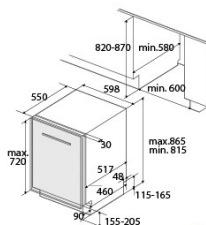

GENERAL INFORMATION

EAN/UPC	8422248351386
Subfamily	Built-in

Power connection

Nominal voltage (V)	220-240
Nominal frequency (Hz)	50
Nominal input power (W)	1760
Power cord length (m)	1500
Plug type	Type C

Product sheet according to EU Regulation 2019/2022 - 2019/2017

Default placement settings	14
Energy efficiency class	E
Energy consumption in off mode [W]	0
Noise level [dBA]	47
Installation type	Built-In

Control panel

Control type	Soft Touch Buttons
Display	LED
Salt control indicator	√
Rinse aid control indicator	√
Start delay	3-6-9h
Remaining time indicator	√
Start/Pause	√

Programmes and functions

Number of programmes	8
Programme 1 - Name	Intensive
Programme 1 - Temperature (°C)	65
Programme 2 - Name	Normal
Programme 2 - Temperature (°C)	55
Programme 3 - Name	Eco
Programme 3 - Temperature (°C)	45
Programme 4 - Name	Express 90'
Programme 4 - Temperature (°C)	60
Programme 5 - Name	Glass
Programme 5 - Temperature (°C)	50
Programme 6 - Name	Quick 30'
Programme 6 - Temperature (°C)	45
Programme 7 - Name	Automatic
Programme 7 - Temperature (°C)	55
Programme 7 - Duration (mins.)	65

Power and water connection

Nominal voltage (V)	220-240
Nominal frequency (Hz)	50
Nominal input power (W)	1760
Power cord length (m)	1500
Plug type	Type C
Inlet water hose length (m)	1500
Drainage water hose length (m)	1400

Installation

Width (mm)	598
Min. height (mm)	815
Depth (mm)	550
Adjustable height	√
Built-in width (mm)	600
Inner height (mm)	820
Built-in depth (mm)	580