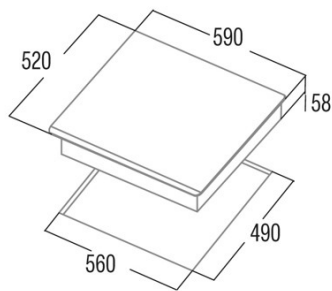

IB 6324E2 BK

Cod. 08063119

EAN 8422248355704

GENERAL INFORMATION

EAN/UPC	8422248355704
Subfamily	Induction

Product sheet

Number of cooking zones	4
Zone 1: Technology	Induction
Zone 1: Type of zone	Simple
Zone 1: Position	Rear Right
Zone 1: Zone diameter (mm)	18
Zone 1: Power (kW)	18
Zone 1: Booster (kW)	23
Zone 1: Consumption (Wh / kg)	1718
Zone 2: Technology	Induction
Zone 2: Type of zone	Simple
Zone 2: Position	Front Right
Zone 2: Zone diameter (mm)	16
Zone 2: Power (kW)	12
Zone 2: Booster (kW)	15
Zone 2: Consumption (Wh / kg)	1912
Zone 3: Technology	Induction
Zone 3: Type of zone	Simple
Zone 3: Position	Rear Left
Zone 3: Zone diameter (mm)	16
Zone 3: Power (kW)	12
Zone 3: Booster (kW)	15
Zone 3: Consumption (Wh / kg)	170
Zone 4: Technology	Induction
Zone 4: Type of zone	Simple
Zone 4: Position	Front Left
Zone 4: Zone diameter (mm)	21
Zone 4: Power (kW)	18
Zone 4: Booster (kW)	23
Zone 4: Consumption (Wh / kg)	1741

Dimensions

Width (mm)	590
Height (mm)	58
Depth (mm)	520
Built-in width (mm)	54
Built-in depth (mm)	49
Easy installation system	No

Finishing

Material	Glass
Bevel	Front
Frame	No
Cooking supports	N/A

Control