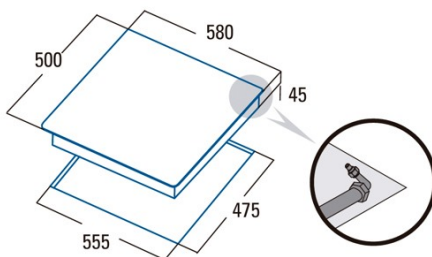

GI 6004 X

Cod. **08066600**

EAN **8422248067775**

GENERAL INFORMATION

EAN/UPC	8422248067775
Subfamily	Gas

Product sheet

Number of cooking zones	4
Zone 2: Technology	GAS
Zone 2: Type of zone	Rapid
Zone 2: Position	Front Left
Zone 2: Power (kW)	3
Zone 3: Technology	GAS
Zone 3: Type of zone	Semirapid
Zone 3: Position	Rear Left
Zone 3: Power (kW)	1,75
Zone 4: Technology	GAS
Zone 4: Type of zone	Auxiliary
Zone 4: Position	Front Right
Zone 4: Power (kW)	1
Zone 5: Technology	GAS
Zone 5: Type of zone	Semirapid
Zone 5: Position	Rear Right
Zone 5: Power (kW)	1,75

Dimensions

Width (mm)	580
Height (mm)	45
Depth (mm)	500
Built-in width (mm)	555
Built-in depth (mm)	475
Easy installation system	Clamping System

Finishing

Material	Stainless Steel
Bevel	No
Frame	No
Cooking supports	Cast Iron