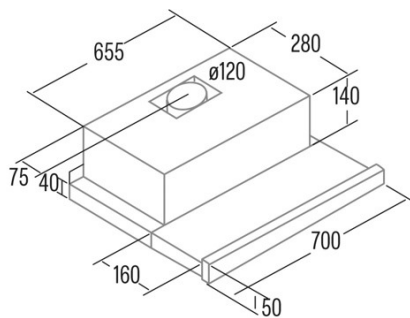

GENERAL INFORMATION

EAN/UPC	8422248061971
Subfamily	Telescopic

Product sheet according to directives EU65/2014 - EN61591, EN60704-2-13, EN50564

AEC (Annual energy consumption) (kWh/year)	44,5
EEl class (energy efficiency class)	C
FDE (fluid dynamic efficiency)	11,9
FDE class (fluid dynamic efficiency class)	E
LE (light efficiency) (Lux/W)	36
LE class (light efficiency class)	A
GFE (grease filtering efficiency)	68
GFE class (grease filtering efficiency class)	D
Airflow in normal mode MIN (m3/h)	150
Airflow in normal mode MAX (m3/h)	390
Acoustic power in normal mode MIN (dB)	45
Acoustic power in normal mode MAX (dB)	57
Po (energy consumption in off mode) (W)	0
Ps (energy consumption in standby mode) (W)	0

Integration directive EU 66/2014

f (time increase factor)	1,6
EEl (Energy Efficiency Index)	78,2
QBEP (maximum efficiency at air flow point) (m3/h)	198,2
PBEP (maximum efficiency at pressure point) (Pa)	148
WBEP (power consumption at maximum efficiency) (W)	68,6
WL (nominal power lighting system) (W)	7
EMIDDLE (Average illuminance on the cooking surface) (lux)	252

External Dimensions

Width (mm)	700
Depth (mm)	280
Maximum total height (mm)	180
Minimum total height (mm)	180
Diamètre de sortie (mm)	120

Characteristics

Motor quantity	1
Motor model	TF2003
Maximum pressure (Pa)	194
Filter technology	Aluminium mesh
Control technology	Mechanical rocker switch
Booster	-
Power levels	2
Timer	-
Filter saturation indicator	-
Charcoal filter replacement indicator	-
Dimmer function	-
Connectivity	-
Remote control	-
Display	-

Lighting

Light model	EcoLed
Ray technology	LED

Installation

Minimum distance to electric plate (mm)	550
Minimum distance to gas plate (mm)	650
Recirculation option	√
Charcoal filter	-