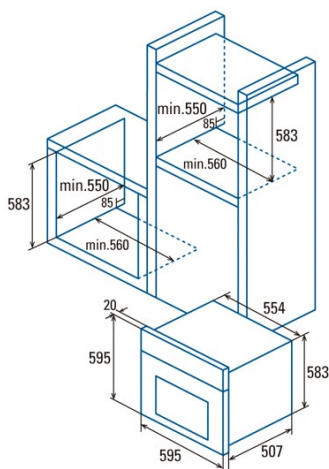

GENERAL INFORMATION

EAN/UPC	8422248075831
Subfamily	Static

Product sheet

Energy Efficiency Index (EEI)	117,1
Energy efficiency class	A
Energy consumption in conventional mode (kWh/cycle)	0,79
Heat source	Electricity
Appliance mass [Kg]	28
Number of cavities	1
Cavity volume (L)	65

Dimensions

Width (mm)	595
Height (mm)	595
Depth (mm)	528
Built-in width (mm)	560
Built-in height (mm)	583
Built-in depth (mm)	550

Controls

Control type	Mechanical
Display	No
Number of functions	4
Functions	Light;Top and bottom heating;Grill;Bottom heating
Timer	Mechanical
On/off indicator	-
Thermostat indicator	√
Minimum temperature [°C]	50
Maximum temperature [°C]	250
Thermal probe	-

Characteristics

Cleaning	Aquasmart Manual
Enamel	Black
Drop down grill	-
Removable inner glass	√
Number of light bulbs	15
Bulb power [W]	1
Number of door glasses	2
Manual door lock	-
Soft close	-
Cavity type	Embossed
Side racks	-
Levels	5
Telescopic guides	No
Convection fan	-

Safety

Cooling fan	-
Overheating protection	√
Automatic safety shutdown	√
Pyrolysis door lock	-
Pyrolysis lock indicator	-

Electrical connection

Power of the upper heating element [W]	900
Lower power of the heating element [W]	900
Nominal voltage (V)	220-240
Nominal frequency (Hz)	50/60