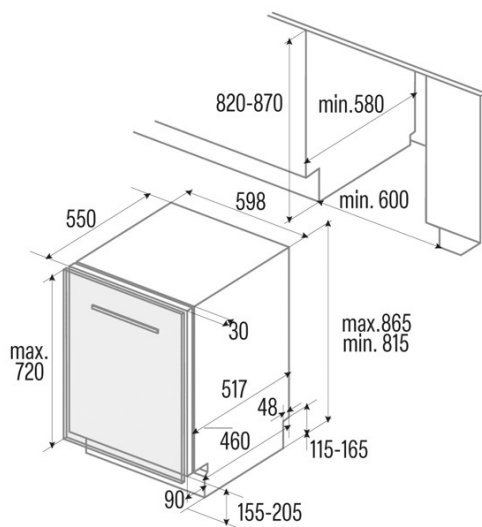

LVI 62012

Cod. 07200079

EAN 8422248351386

GENERAL INFORMATION

EAN/UPC	8422248351386
Subfamily	Built-in

Power connection

Nominal voltage (V)	220-240
Nominal frequency (Hz)	50
Nominal input power (W)	1760
Power cord length (m)	1500
Plug type	Type C

Product sheet according to EU Regulation 2019/2022 - 2019/2017

Default placement settings	14
Energy efficiency class	E
Energy consumption in off mode [W]	0
Noise level [dBA]	47
Installation type	Built-In

Power and water connection

Nominal voltage (V)	220-240
Nominal frequency (Hz)	50
Nominal input power (W)	1760
Power cord length (m)	1500
Plug type	Type C
Inlet water hose length (m)	1500
Drainage water hose length (m)	1400

Installation

Width (mm)	598
Min. height (mm)	815
Depth (mm)	550
Adjustable height	√
Built-in width (mm)	600
Inner height (mm)	820
Built-in depth (mm)	580

Maximum door height (mm)	720
Sliding door	-
