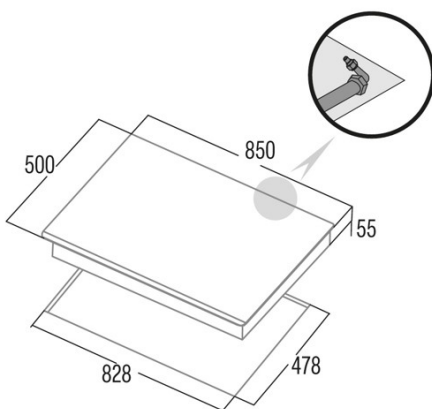

LGI 9041 X

Cod. **08005350**

EAN **8422248081948**

GENERAL INFORMATION

EAN/UPC	8422248081948
Subfamily	Gas

Product sheet

Number of cooking zones	5
Zone 1: Technology	GAS
Zone 1: Type of zone	Triple
Zone 1: Position	Centre
Zone 1: Power (kW)	3,5
Zone 2: Technology	GAS
Zone 2: Type of zone	Rapid
Zone 2: Position	Rear Right
Zone 2: Power (kW)	3
Zone 3: Technology	GAS
Zone 3: Type of zone	Semirapid
Zone 3: Position	Front Left
Zone 3: Power (kW)	1,75
Zone 4: Technology	GAS
Zone 4: Type of zone	Auxiliary
Zone 4: Position	Front Left
Zone 4: Power (kW)	1
Zone 5: Technology	GAS
Zone 5: Type of zone	Semirapid
Zone 5: Position	Rear Right
Zone 5: Power (kW)	1,75

Dimensions

Width (mm)	850
Height (mm)	55
Depth (mm)	500
Built-in width (mm)	828
Built-in depth (mm)	478
Easy installation system	Clamping System

Finishing

Material	Stainless Steel
Bevel	No
Frame	No
Cooking supports	Cast Iron