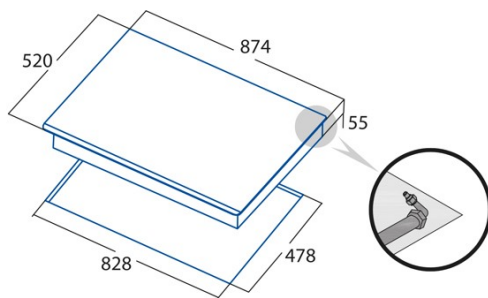

LCI 9041 BK

Cod. **08005404**

EAN **8422248081924**

GENERAL INFORMATION

EAN/UPC	8422248081924
Subfamily	Gas

Product sheet

Number of cooking zones	5
Zone 1: Technology	Gas
Zone 1: Type of zone	Triple
Zone 1: Position	Centre
Zone 1: Power (kW)	3,5
Zone 2: Technology	Gas
Zone 2: Type of zone	Rapid
Zone 2: Position	Rear Right
Zone 2: Power (kW)	3
Zone 3: Technology	Gas
Zone 3: Type of zone	Semirapid
Zone 3: Position	Rear Left
Zone 3: Power (kW)	1,75
Zone 4: Technology	Gas
Zone 4: Type of zone	Auxiliary
Zone 4: Position	Front Right
Zone 4: Power (kW)	1
Zone 5: Technology	Gas
Zone 5: Type of zone	Semirapid
Zone 5: Position	Front Left
Zone 5: Power (kW)	1,75

Dimensions

Width (mm)	874
Height (mm)	55
Depth (mm)	520
Built-in width (mm)	828
Built-in depth (mm)	478
Easy installation system	Clamping System

Finishing

Material	Glass
Bevel	No
Frame	No
Cooking supports	Cast Iron