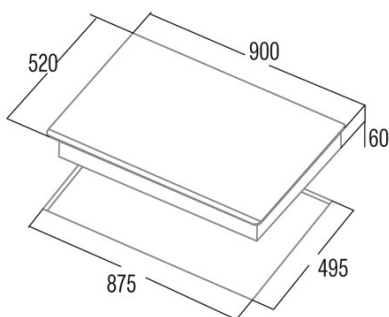

IDF 9012 PRO BK

Cod. **08024202**

EAN **8422248079631**

GENERAL INFORMATION

EAN/UPC	8422248079631
Subfamily	Induction

Product sheet

Number of cooking zones	5
Zone 1: Technology	Induction
Zone 1: Type of zone	Rectangular Flexible
Zone 1: Position	Front Left
Zone 1: Zone diameter (mm)	21x20
Zone 1: Power (kW)	1,5
Zone 1: Booster (kW)	2
Zone 1: Consumption (Wh / kg)	182,9
Zone 1B: Zone diameter (mm)	N/A
Zone 1C: Zone diameter (mm)	N/A
Zone 2: Technology	Induction
Zone 2: Type of zone	Rectangular Flexible
Zone 2: Position	Rear Left
Zone 2: Zone diameter (mm)	21x20
Zone 2: Power (kW)	2
Zone 2: Booster (kW)	2,8
Zone 2: Consumption (Wh / kg)	182,7
Zone 2B: Zone diameter (mm)	N/A
Zone 2C: Zone diameter (mm)	N/A
Zone 3: Technology	Induction
Zone 3: Type of zone	Simple
Zone 3: Position	Centre
Zone 3: Zone diameter (mm)	30
Zone 3: Power (kW)	2,3
Zone 3: Booster (kW)	3
Zone 3: Consumption (Wh / kg)	216,3
Zone 3B: Zone diameter (mm)	N/A
Zone 3C: Zone diameter (mm)	N/A
Zone 4: Technology	Induction
Zone 4: Type of zone	Rectangular Flexible
Zone 4: Position	Rear Right
Zone 4: Zone diameter (mm)	21x20
Zone 4: Power (kW)	1,5
Zone 4: Booster (kW)	2
Zone 4: Consumption (Wh / kg)	182,9
Zone 4B: Zone diameter (mm)	N/A
Zone 4C: Zone diameter (mm)	N/A
Zone 5: Technology	Induction
Zone 5: Type of zone	Rectangular Flexible
Zone 5: Position	Front Right
Zone 5: Zone diameter (mm)	21x20
Zone 5: Power (kW)	2
Zone 5: Booster (kW)	2,8
Zone 5: Consumption (Wh / kg)	182,7
Zone 5B: Zone diameter (mm)	N/A
Zone 5C: Zone diameter (mm)	N/A
Zone 6: Technology	N/A
Zone 6: Type of zone	N/A
Zone 6: Position	N/A
Zone 6: Zone diameter (mm)	N/A
Zone 6B: Zone diameter (mm)	N/A
Zone 6C: Zone diameter (mm)	N/A

Dimensions

Width (mm)	900
Height (mm)	60
Depth (mm)	520