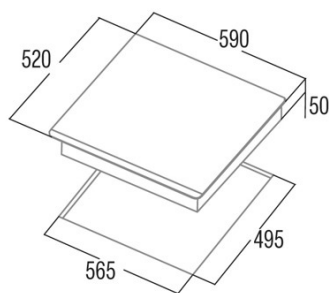

GIGA 600 BK

Cod. **08026002**

EAN **8422248059190**

GENERAL INFORMATION

EAN/UPC	8422248059190
Subfamily	Induction

Product sheet

Number of cooking zones	4
Zone 1: Technology	Induction
Zone 1: Type of zone	Rectangular Flexible
Zone 1: Position	Front Left
Zone 1: Zone diameter (mm)	23,5x19
Zone 1: Power (kW)	2,1
Zone 1: Booster (kW)	3,7
Zone 1: Consumption (Wh / kg)	182,7
Zone 1B: Zone diameter (mm)	N/A
Zone 1C: Zone diameter (mm)	N/A
Zone 2: Technology	Induction
Zone 2: Type of zone	Rectangular Flexible
Zone 2: Position	Rear Left
Zone 2: Zone diameter (mm)	23,5x19
Zone 2: Power (kW)	2,1
Zone 2: Booster (kW)	3,7
Zone 2: Consumption (Wh / kg)	182,7
Zone 2B: Zone diameter (mm)	N/A
Zone 2C: Zone diameter (mm)	N/A
Zone 3: Technology	Induction
Zone 3: Type of zone	Rectangular Flexible
Zone 3: Position	Rear Right
Zone 3: Zone diameter (mm)	23,5x19
Zone 3: Power (kW)	2,1
Zone 3: Booster (kW)	3,7
Zone 3: Consumption (Wh / kg)	182,7
Zone 3B: Zone diameter (mm)	N/A
Zone 3C: Zone diameter (mm)	N/A
Zone 4: Technology	Induction
Zone 4: Type of zone	Rectangular Flexible
Zone 4: Position	Front Right
Zone 4: Zone diameter (mm)	23,5x19
Zone 4: Power (kW)	2,1
Zone 4: Booster (kW)	3,7
Zone 4: Consumption (Wh / kg)	182,7
Zone 4B: Zone diameter (mm)	N/A
Zone 4C: Zone diameter (mm)	N/A
Zone 5: Technology	N/A
Zone 5: Type of zone	N/A
Zone 5: Position	N/A
Zone 5: Zone diameter (mm)	N/A
Zone 5B: Zone diameter (mm)	N/A
Zone 5C: Zone diameter (mm)	N/A
Zone 6: Technology	N/A
Zone 6: Type of zone	N/A
Zone 6: Position	N/A
Zone 6: Zone diameter (mm)	N/A
Zone 6B: Zone diameter (mm)	N/A
Zone 6C: Zone diameter (mm)	N/A

Dimensions

Width (mm)	590
Height (mm)	50
Depth (mm)	520
Built-in width (mm)	565
Built-in depth (mm)	495
Easy installation system	Quick Fix

Finishing

Material	Glass
Bevel	Front
Frame	No
Cooking supports	N/A