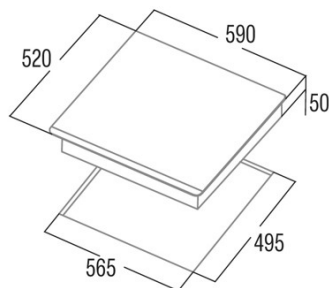

GIGA 600 WH

Cod. **08026003**

EAN **8422248059206**

GENERAL INFORMATION

EAN/UPC	8422248059206
Subfamily	Induction

Product sheet

Number of cooking zones	4
Zone 1: Technology	Induction
Zone 1: Type of zone	Rectangular Flexible
Zone 1: Position	Front Left
Zone 1: Zone diameter (mm)	23,5x19
Zone 1: Power (kW)	2,1
Zone 1: Booster (kW)	3,7
Zone 1: Consumption (Wh / kg)	182,7
Zone 1B: Zone diameter (mm)	N/A
Zone 1C: Zone diameter (mm)	N/A
Zone 2: Technology	Induction
Zone 2: Type of zone	Rectangular Flexible
Zone 2: Position	Rear Left
Zone 2: Zone diameter (mm)	23,5x19
Zone 2: Power (kW)	2,1
Zone 2: Booster (kW)	3,7
Zone 2: Consumption (Wh / kg)	182,7
Zone 2B: Zone diameter (mm)	N/A
Zone 2C: Zone diameter (mm)	N/A
Zone 3: Technology	Induction
Zone 3: Type of zone	Rectangular Flexible
Zone 3: Position	Rear Right
Zone 3: Zone diameter (mm)	23,5x19
Zone 3: Power (kW)	2,1
Zone 3: Booster (kW)	3,7
Zone 3: Consumption (Wh / kg)	182,7
Zone 3B: Zone diameter (mm)	N/A
Zone 3C: Zone diameter (mm)	N/A
Zone 4: Technology	Induction
Zone 4: Type of zone	Rectangular Flexible
Zone 4: Position	Front Right
Zone 4: Zone diameter (mm)	23,5x19
Zone 4: Power (kW)	2,1
Zone 4: Booster (kW)	3,7
Zone 4: Consumption (Wh / kg)	182,7
Zone 4B: Zone diameter (mm)	N/A
Zone 4C: Zone diameter (mm)	N/A
Zone 5: Technology	N/A
Zone 5: Type of zone	N/A
Zone 5: Position	N/A
Zone 5: Zone diameter (mm)	N/A
Zone 5B: Zone diameter (mm)	N/A
Zone 5C: Zone diameter (mm)	N/A
Zone 6: Technology	N/A
Zone 6: Type of zone	N/A
Zone 6: Position	N/A
Zone 6: Zone diameter (mm)	N/A
Zone 6B: Zone diameter (mm)	N/A
Zone 6C: Zone diameter (mm)	N/A

Dimensions

Width (mm)	590
Height (mm)	50
Depth (mm)	520
Built-in width (mm)	565
Built-in depth (mm)	495
Easy installation system	Quick Fix

Finishing

Material	Glass
Bevel	Front
Frame	No
Cooking supports	N/A