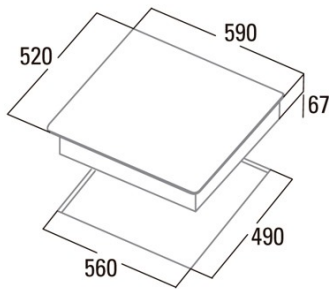

TT 603

Cod. **08063107**

EAN **8422248082525**

GENERAL INFORMATION

EAN/UPC	8422248082525
Subfamily	Radiant

Product sheet

Number of cooking zones	3
Zone 1: Technology	Radiant
Zone 1: Type of zone	Simple
Zone 1: Position	Front Right
Zone 1: Zone diameter (mm)	18
Zone 1: Power (kW)	1,8
Zone 1: Consumption (Wh / kg)	147,1
Zone 1B: Zone diameter (mm)	N/A
Zone 1C: Zone diameter (mm)	N/A
Zone 2: Technology	Radiant
Zone 2: Type of zone	Simple
Zone 2: Position	Rear Right
Zone 2: Zone diameter (mm)	14
Zone 2: Power (kW)	1,2
Zone 2: Consumption (Wh / kg)	147
Zone 2B: Zone diameter (mm)	N/A
Zone 2C: Zone diameter (mm)	N/A
Zone 3: Technology	Radiant
Zone 3: Type of zone	Simple
Zone 3: Position	Rear Left
Zone 3: Zone diameter (mm)	27
Zone 3: Power (kW)	2,7
Zone 3: Consumption (Wh / kg)	140,1
Zone 3B: Zone diameter (mm)	21
Zone 3B: Power (kW)	1,95
Zone 3B: Consumption (Wh / kg)	140,1
Zone 3C: Zone diameter (mm)	14,5
Zone 3C: Power (kW)	1,05
Zone 3C: Consumption (Wh / kg)	140,1
Zone 4: Technology	N/A
Zone 4: Zone diameter (mm)	N/A
Zone 4B: Zone diameter (mm)	N/A
Zone 4C: Zone diameter (mm)	N/A
Zone 5: Technology	N/A
Zone 5: Zone diameter (mm)	N/A
Zone 5B: Zone diameter (mm)	N/A
Zone 5C: Zone diameter (mm)	N/A
Zone 6: Technology	N/A
Zone 6: Zone diameter (mm)	N/A
Zone 6B: Zone diameter (mm)	N/A
Zone 6C: Zone diameter (mm)	N/A

Dimensions

Width (mm)	590
Height (mm)	67
Depth (mm)	520
Built-in height (mm)	560
Built-in depth (mm)	490
Easy installation system	Quick Fix

Finishing

Material	Stainless Steel
Bevel	No
Frame	No
Cooking supports	Cast Iron