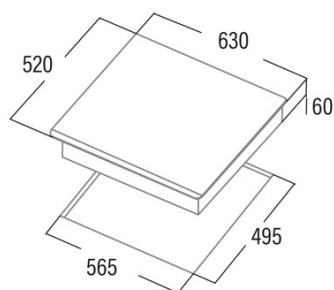

INSB 6032 BK

Cod. **08063404**

EAN **8422248109482**

GENERAL INFORMATION

EAN/UPC	8422248109482
Subfamily	Induction

Product sheet

Number of cooking zones	3
Zone 1: Technology	Induction
Zone 1: Type of zone	Simple
Zone 1: Position	Front Left
Zone 1: Zone diameter (mm)	21
Zone 1: Power (kW)	2,3
Zone 1: Booster (kW)	2,6
Zone 1: Consumption (Wh / kg)	191,5
Zone 1B: Zone diameter (mm)	N/A
Zone 1C: Zone diameter (mm)	N/A
Zone 2: Technology	Induction
Zone 2: Type of zone	Simple
Zone 2: Position	Rear Left
Zone 2: Zone diameter (mm)	16
Zone 2: Power (kW)	1,2
Zone 2: Booster (kW)	1,5
Zone 2: Consumption (Wh / kg)	194,8
Zone 2B: Zone diameter (mm)	N/A
Zone 2C: Zone diameter (mm)	N/A
Zone 3: Technology	Induction
Zone 3: Type of zone	Double
Zone 3: Position	Right
Zone 3: Zone diameter (mm)	32
Zone 3: Power (kW)	3
Zone 3: Booster (kW)	3,6
Zone 3: Consumption (Wh / kg)	175,4
Zone 3B: Zone diameter (mm)	19
Zone 3B: Power (kW)	1,5
Zone 3B: Booster (kW)	1,8
Zone 3C: Zone diameter (mm)	N/A
Zone 4: Technology	N/A
Zone 4: Type of zone	N/A
Zone 4: Position	N/A
Zone 4: Zone diameter (mm)	N/A
Zone 4B: Zone diameter (mm)	N/A
Zone 4C: Zone diameter (mm)	N/A
Zone 5: Technology	N/A
Zone 5: Type of zone	N/A
Zone 5: Position	N/A
Zone 5: Zone diameter (mm)	N/A
Zone 5B: Zone diameter (mm)	N/A
Zone 5C: Zone diameter (mm)	N/A
Zone 6: Technology	N/A
Zone 6: Type of zone	N/A
Zone 6: Position	N/A
Zone 6: Zone diameter (mm)	N/A
Zone 6B: Zone diameter (mm)	N/A
Zone 6C: Zone diameter (mm)	N/A

Dimensions

Width (mm)	630
Height (mm)	58
Depth (mm)	520
Built-in width (mm)	565
Built-in height (mm)	54
Built-in depth (mm)	495
Easy installation system	Quick Fix

Finishing

Material	Glass
Bevel	Front
Frame	No
Cooking supports	N/A