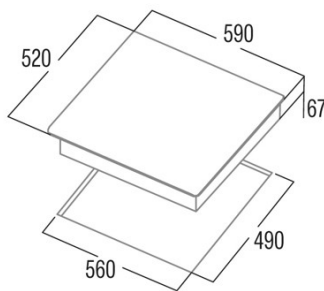

GENERAL INFORMATION

EAN/UPC	8422248357357
Subfamily	Radiant

Product sheet

Number of cooking zones	3
Zone 1: Technology	Radiant
Zone 1: Type of zone	Simple
Zone 1: Position	Front Right
Zone 1: Zone diameter (mm)	18
Zone 1: Power (kW)	1,8
Zone 1: Consumption (Wh / kg)	1961
Zone 2: Technology	Radiant
Zone 2: Type of zone	Simple
Zone 2: Position	Rear Right
Zone 2: Zone diameter (mm)	14
Zone 2: Power (kW)	1,2
Zone 2: Consumption (Wh / kg)	1969
Zone 3: Technology	Radiant
Zone 3: Type of zone	Double
Zone 3: Position	Left
Zone 3: Zone diameter (mm)	28
Zone 3: Power (kW)	2,4
Zone 3: Consumption (Wh / kg)	1847
Zone 3B: Zone diameter (mm)	22
Zone 3B: Power (kW)	1,5

Dimensions

Width (mm)	590
Height (mm)	52
Depth (mm)	520
Built-in width (mm)	560
Built-in height (mm)	110
Built-in depth (mm)	490
Easy installation system	Quick Fix

Finishing

Material	Glass
Bevel	No
Frame	No
Cooking supports	N/A

Control

Control type	Slider Touch Control
Control position	Front Centre
Independent zone control	√
Hidden control	-
Power levels	9
Knob type	N/A
Cooking time programming	√
Countdown alarm	√
Power management	-
Connectivity	No
Autoignition	N/A

Safety

Safety lock	√
Child lock	No
Residual heat indicator	√
Automatic cookware detection	-
Smart cookware detection	√
Automatic safety shutdown	√