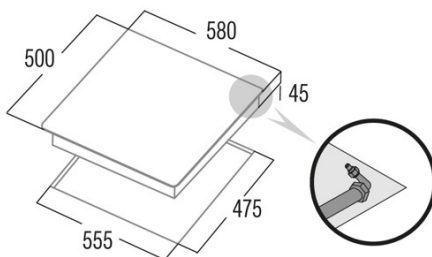

GENERAL INFORMATION

EAN/UPC	8422248067775
Subfamily	Gas

Product sheet

Number of cooking zones	4
Zone 2: Technology	GAS
Zone 2: Type of zone	Rapid
Zone 2: Position	Front Left
Zone 2: Power (kW)	3
Zone 3: Technology	GAS
Zone 3: Type of zone	Semirapid
Zone 3: Position	Rear Left
Zone 3: Power (kW)	1,75
Zone 4: Technology	GAS
Zone 4: Type of zone	Auxiliary
Zone 4: Position	Front Right
Zone 4: Power (kW)	1
Zone 5: Technology	GAS
Zone 5: Type of zone	Semirapid
Zone 5: Position	Rear Right
Zone 5: Power (kW)	1,75

Dimensions

Width (mm)	580
Height (mm)	45
Depth (mm)	500
Built-in width (mm)	555
Built-in depth (mm)	475
Easy installation system	Clamping System

Finishing

Material	Stainless Steel
Bevel	No
Frame	No
Cooking supports	Cast Iron

Control

Control type	Mechanical
Control position	Right side
Independent zone control	√
Hidden control	-
Power levels	Gradual
Cooking time programming	-
Countdown alarm	-
Power management	-
Available power limits (kW)	No
Connectivity	No
Autoignition	220-240V

Safety

Safety lock	-
Child lock	No
Residual heat indicator	-
Automatic cookware detection	-
Smart cookware detection	-
Automatic safety shutdown	-
Liquid spill detection	-
Safety valve	√

Electrical connection

Nominal voltage (V)	220-240