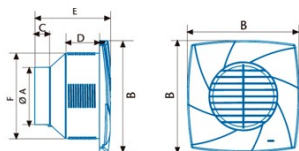

Ø A	B	C	D	E	F
CB-100 PLUS	976	190	26	57,4	129,4	1478

GENERAL INFORMATION

EAN/UPC	8422248114387
Subfamily	Centrifugal

General features

Motor type	AC/SHADED POLE
Motor model	SP5812
Motor power (W)	28
Lighting technology	N/A
Light quantity	N/A
Control description	N/A
Power levels	1
Timer	-
Hygro timer	-
Electronic filter saturation indicator	-
Dimmable lighting	-

Installation

Width (mm)	190
Height (mm)	190
Depth (mm)	129,4
Total minimum height (mm)	190
Outlet diameter (mm)	976
Easy installation system	Si

Power connection

Nominal voltage (V)	220-240
Nominal frequency (Hz)	50/60
Nominal input power (W)	28
Plug type	No plug

Accessories

Backdraught seal	Backdraught shutters included

Power and water connection

Nominal voltage (V)	220-240
Nominal frequency (Hz)	50/60
Nominal input power (W)	28
Plug type	No plug