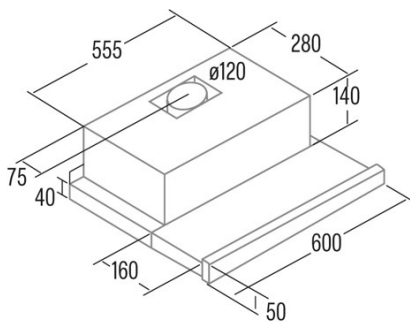

TF-2003 600 GBK

Cod. **02017203**

EAN **8422248062015**

GENERAL INFORMATION

EAN/UPC	8422248062015
Subfamily	Telescopic

Product sheet according to directives EU65/2014 - EN61591, EN60704-2-13, EN50564

AEC (Annual energy consumption) (kWh/year)	44,5
EEl class (energy efficiency class)	C
FDE (fluid dynamic efficiency)	11,9
FDE class (fluid dynamic efficiency class)	E
LE (light efficiency) (Lux/W)	36
LE class (light efficiency class)	A
GFE (grease filtering efficiency)	68
GFE class (grease filtering efficiency class)	D
Airflow in normal mode MIN (m ³ /h)	150
Airflow in normal mode MAX (m ³ /h)	390
Acoustic power in normal mode MIN (dB)	45
Acoustic power in normal mode MAX (dB)	57
Po (energy consumption in off mode) (W)	0
Ps (energy consumption in standby mode) (W)	0

Integration directive EU 66/2014

f (time increase factor)	1,6
EEl (Energy Efficiency Index)	78,2
QBEP (maximum efficiency at air flow point) (m ³ /h)	198,2
PBEP (maximum efficiency at pressure point) (Pa)	148
WBEP (power consumption at maximum efficiency) (W)	68,6
WL (nominal power lighting system) (W)	7
EMIDDLE (Average illuminance on the cooking surface) (lux)	252

External Dimensions

Width (mm)	600
Depth (mm)	280
Maximum total height (mm)	180
Minimum total height (mm)	180
Diamètre de sortie (mm)	120

Characteristics

Motor quantity	1
Motor model	TF2003
Maximum pressure (Pa)	194
Filter technology	Aluminium mesh
Control technology	Mechanical push button
Booster	-
Power levels	2
Timer	-
Filter saturation indicator	-
Charcoal filter replacement indicator	-
Dimmer function	-
Connectivity	-
Remote control	-
Display	-

Lighting

Light model	EcoLed
Ray technology	LED

Installation

Minimum distance to electric plate (mm)	550
Minimum distance to gas plate (mm)	650
Recirculation option	√
Charcoal filter	-

Back draught shutter	-
Inner shield	√