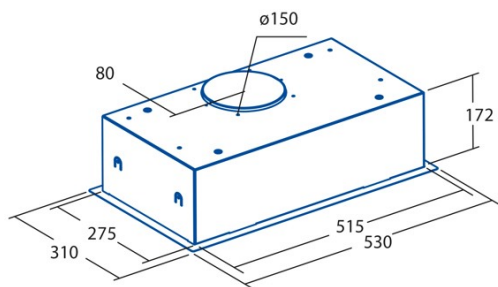

G 50 LUX X

Cod. 02130302

EAN 8422248082716

GENERAL INFORMATION

EAN/UPC	8422248082716
Subfamily	Insert

Product sheet according to directives EU65/2014 - EN61591, EN60704-2-13, EN50564

AEC (Annual energy consumption) (kWh/year)	49
EI class (energy efficiency class)	C
FDE (fluid dynamic efficiency)	9,8
FDE class (fluid dynamic efficiency class)	E
LE (light efficiency) (Lux/W)	36
LE class (light efficiency class)	A
GFE (grease filtering efficiency)	74,6
GFE class (grease filtering efficiency class)	D
Airflow in normal mode MIN (m3/h)	210
Airflow in normal mode MAX (m3/h)	400
Acoustic power in normal mode MIN (dB)	50
Acoustic power in normal mode MAX (dB)	62
Po (energy consumption in off mode) (W)	0
Ps (energy consumption in standby mode) (W)	0

Integration directive EU 66/2014

f (time increase factor)	1,6
EI (Energy Efficiency Index)	82,6
QBEP (maximum efficiency at air flow point) (m3/h)	208,6
PBEP (maximum efficiency at pressure point) (Pa)	123
WBEP (power consumption at maximum efficiency) (W)	72,9
WL (nominal power lighting system) (W)	7
EMIDDLE (Average illuminance on the cooking surface) (lux)	252

External Dimensions

Width (mm)	530
Depth (mm)	310
Maximum total height (mm)	172
Minimum total height (mm)	172
Diamètre de sortie (mm)	150, 125

Characteristics

Motor quantity	1
Motor model	K7PLUS
Maximum pressure (Pa)	200
Filter technology	Aluminium mesh
Control technology	Mechanical push button
Booster	-
Power levels	3
Timer	-
Filter saturation indicator	-
Charcoal filter replacement indicator	-
Dimmer function	-
Connectivity	-
Remote control	-
Display	-

Lighting

Light model	ECOLED 3
Ray technology	LED

Installation

Minimum distance to electric plate (mm)	550
Minimum distance to gas plate (mm)	650
Recirculation option	√
Charcoal filter	-

Back draught shutter	-
Inner shield	-