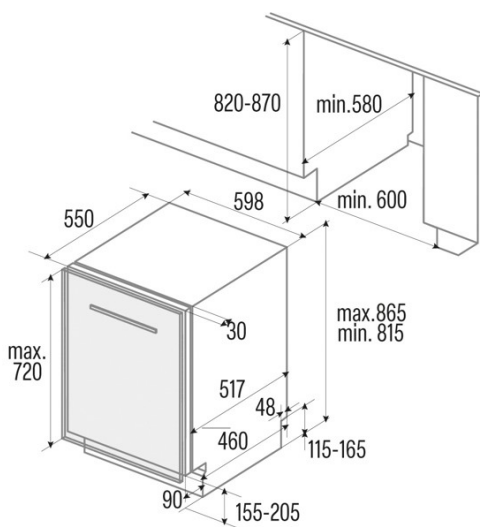

GENERAL INFORMATION

EAN/UPC	8422248351379
Subfamily	Built-in

Power connection

Nominal voltage (V)	220-240
Nominal frequency (Hz)	50
Nominal input power (W)	1760
Electric shock protection	Class II
Power cord length (m)	1500
Plug type	Type F

Product sheet according to EU Regulation 2019/2022 - 2019/2017

Default placement settings	14
Energy efficiency class	D
Noise level [dBA]	47
Installation type	Built-in

Control panel

Control type	Soft Touch Buttons
Display	LED
Salt control indicator	√
Rinse aid control indicator	√
Start delay	3-6-9h
Remaining time indicator	√
Start/Pause	√

Programmes and functions

Number of programmes	8
Programme 1 - Name	Intensive
Programme 1 - Temperature (°C)	65
Programme 2 - Name	Normal
Programme 2 - Temperature (°C)	55
Programme 3 - Name	Eco
Programme 3 - Temperature (°C)	50
Programme 4 - Name	Express 90'
Programme 4 - Temperature (°C)	55
Programme 5 - Name	Quick 30'
Programme 5 - Temperature (°C)	40
Programme 6 - Name	Automatic
Programme 6 - Temperature (°C)	60

Power and water connection

Nominal voltage (V)	220-240
Nominal frequency (Hz)	50
Nominal input power (W)	1760
Electric shock protection	Class II
Power cord length (m)	1500
Plug type	Type F
Inlet water hose length (m)	1500
Drainage water hose length (m)	1400

Installation

Width (mm)	598
Min. height (mm)	815
Depth (mm)	550
Adjustable height	√
Built-in width (mm)	600
Inner height (mm)	820
Built-in depth (mm)	580
Maximum door height (mm)	720
Sliding door	-