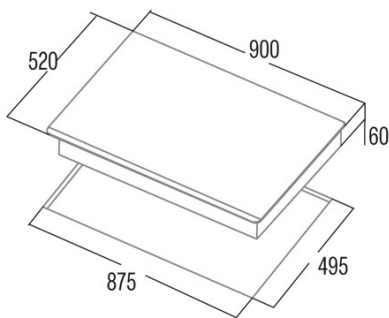

IDF 9012 PRO BK

Cod. **08024202**

EAN **8422248079631**

GENERAL INFORMATION

EAN/UPC	8422248079631
Subfamily	Induction

Product sheet

Number of cooking zones	5
Zone 1: Technology	Induction
Zone 1: Type of zone	Rectangular Flexible
Zone 1: Position	Front Left
Zone 1: Zone diameter (mm)	21x20
Zone 1: Power (kW)	1,5
Zone 1: Booster (kW)	2
Zone 1: Consumption (Wh / kg)	182,9
Zone 1B: Zone diameter (mm)	N/A
Zone 1C: Zone diameter (mm)	N/A
Zone 2: Technology	Induction
Zone 2: Type of zone	Rectangular Flexible
Zone 2: Position	Rear Left
Zone 2: Zone diameter (mm)	21x20
Zone 2: Power (kW)	2
Zone 2: Booster (kW)	2,8
Zone 2: Consumption (Wh / kg)	182,7
Zone 2B: Zone diameter (mm)	N/A
Zone 2C: Zone diameter (mm)	N/A
Zone 3: Technology	Induction
Zone 3: Type of zone	Simple
Zone 3: Position	Centre
Zone 3: Zone diameter (mm)	30
Zone 3: Power (kW)	2,3
Zone 3: Booster (kW)	3
Zone 3: Consumption (Wh / kg)	216,3
Zone 3B: Zone diameter (mm)	N/A
Zone 3C: Zone diameter (mm)	N/A
Zone 4: Technology	Induction
Zone 4: Type of zone	Rectangular Flexible
Zone 4: Position	Rear Right
Zone 4: Zone diameter (mm)	21x20
Zone 4: Power (kW)	1,5
Zone 4: Booster (kW)	2
Zone 4: Consumption (Wh / kg)	182,9
Zone 4B: Zone diameter (mm)	N/A
Zone 4C: Zone diameter (mm)	N/A
Zone 5: Technology	Induction
Zone 5: Type of zone	Rectangular Flexible
Zone 5: Position	Front Right
Zone 5: Zone diameter (mm)	21x20
Zone 5: Power (kW)	2
Zone 5: Booster (kW)	2,8
Zone 5: Consumption (Wh / kg)	182,7
Zone 5B: Zone diameter (mm)	N/A
Zone 5C: Zone diameter (mm)	N/A
Zone 6: Technology	N/A
Zone 6: Type of zone	N/A
Zone 6: Position	N/A
Zone 6: Zone diameter (mm)	N/A
Zone 6B: Zone diameter (mm)	N/A
Zone 6C: Zone diameter (mm)	N/A

Dimensions

Width (mm)	900
Height (mm)	60
Depth (mm)	520