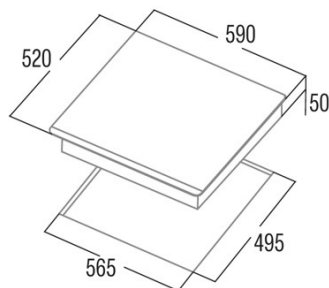

GIGA 600 WH

Cod. **08026003**

EAN **8422248059206**

GENERAL INFORMATION

EAN/UPC	8422248059206
Subfamily	Induction

Product sheet

Number of cooking zones	4
Zone 1: Technology	Induction
Zone 1: Type of zone	Rectangular Flexible
Zone 1: Position	Front Left
Zone 1: Zone diameter (mm)	23,5x19
Zone 1: Power (kW)	2,1
Zone 1: Booster (kW)	3,7
Zone 1: Consumption (Wh / kg)	182,7
Zone 1B: Zone diameter (mm)	N/A
Zone 1C: Zone diameter (mm)	N/A
Zone 2: Technology	Induction
Zone 2: Type of zone	Rectangular Flexible
Zone 2: Position	Rear Left
Zone 2: Zone diameter (mm)	23,5x19
Zone 2: Power (kW)	2,1
Zone 2: Booster (kW)	3,7
Zone 2: Consumption (Wh / kg)	182,7
Zone 2B: Zone diameter (mm)	N/A
Zone 2C: Zone diameter (mm)	N/A
Zone 3: Technology	Induction
Zone 3: Type of zone	Rectangular Flexible
Zone 3: Position	Rear Right
Zone 3: Zone diameter (mm)	23,5x19
Zone 3: Power (kW)	2,1
Zone 3: Booster (kW)	3,7
Zone 3: Consumption (Wh / kg)	182,7
Zone 3B: Zone diameter (mm)	N/A
Zone 3C: Zone diameter (mm)	N/A
Zone 4: Technology	Induction
Zone 4: Type of zone	Rectangular Flexible
Zone 4: Position	Front Right
Zone 4: Zone diameter (mm)	23,5x19
Zone 4: Power (kW)	2,1
Zone 4: Booster (kW)	3,7
Zone 4: Consumption (Wh / kg)	182,7
Zone 4B: Zone diameter (mm)	N/A
Zone 4C: Zone diameter (mm)	N/A
Zone 5: Technology	N/A
Zone 5: Type of zone	N/A
Zone 5: Position	N/A
Zone 5: Zone diameter (mm)	N/A
Zone 5B: Zone diameter (mm)	N/A
Zone 5C: Zone diameter (mm)	N/A
Zone 6: Technology	N/A
Zone 6: Type of zone	N/A
Zone 6: Position	N/A
Zone 6: Zone diameter (mm)	N/A
Zone 6B: Zone diameter (mm)	N/A
Zone 6C: Zone diameter (mm)	N/A

Dimensions

Width (mm)	590
Height (mm)	50
Depth (mm)	520
Built-in width (mm)	565
Built-in depth (mm)	495
Easy installation system	Quick Fix