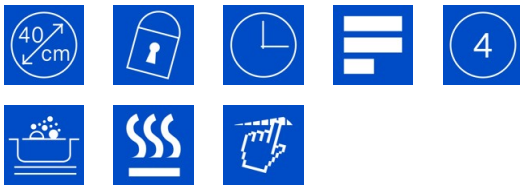

GIGA 600 SD

Cod. **08026609**

EAN **8422248069014**

GENERAL INFORMATION

EAN/UPC	8422248069014
Subfamily	Induction

Product sheet

Number of cooking zones	4
Zone 1: Technology	Induction
Zone 1: Type of zone	Rectangular Flexible
Zone 1: Position	Front Left
Zone 1: Zone diameter (mm)	23,5x19
Zone 1: Power (kW)	2,1
Zone 1: Booster (kW)	3,7
Zone 1: Consumption (Wh / kg)	182,7
Zone 1B: Zone diameter (mm)	N/A
Zone 1C: Zone diameter (mm)	N/A
Zone 2: Technology	Induction
Zone 2: Type of zone	Rectangular Flexible
Zone 2: Position	Rear Left
Zone 2: Zone diameter (mm)	23,5x19
Zone 2: Power (kW)	2,1
Zone 2: Booster (kW)	3,7
Zone 2: Consumption (Wh / kg)	182,7
Zone 2B: Zone diameter (mm)	N/A
Zone 2C: Zone diameter (mm)	N/A
Zone 3: Technology	Induction
Zone 3: Type of zone	Rectangular Flexible
Zone 3: Position	Rear Right
Zone 3: Zone diameter (mm)	23,5x19
Zone 3: Power (kW)	2,1
Zone 3: Booster (kW)	3,7
Zone 3: Consumption (Wh / kg)	182,7
Zone 3B: Zone diameter (mm)	N/A
Zone 3C: Zone diameter (mm)	N/A
Zone 4: Technology	Induction
Zone 4: Type of zone	Rectangular Flexible
Zone 4: Position	Front Right
Zone 4: Zone diameter (mm)	23,5x19
Zone 4: Power (kW)	2,1
Zone 4: Booster (kW)	3,7
Zone 4: Consumption (Wh / kg)	182,7
Zone 4B: Zone diameter (mm)	N/A
Zone 4C: Zone diameter (mm)	N/A
Zone 5: Technology	N/A
Zone 5: Zone diameter (mm)	N/A
Zone 5B: Zone diameter (mm)	N/A
Zone 5C: Zone diameter (mm)	N/A
Zone 6: Technology	N/A
Zone 6: Zone diameter (mm)	N/A
Zone 6B: Zone diameter (mm)	N/A
Zone 6C: Zone diameter (mm)	N/A

Dimensions

Width (mm)	590
Height (mm)	50
Depth (mm)	520
Built-in width (mm)	565
Built-in depth (mm)	495
Easy installation system	Quick Fix

Finishing

Material	Glass
Bevel	Front