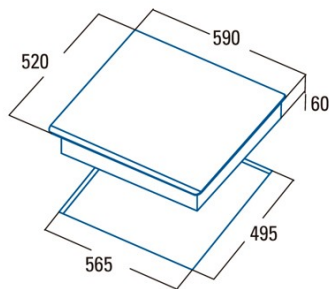

IDB 6003 PRO BK

Cod. **08063102**

EAN **8422248077675**

GENERAL INFORMATION

EAN/UPC	8422248077675
Subfamily	Induction

Product sheet

Number of cooking zones	3
Zone 1: Technology	Induction
Zone 1: Type of zone	Simple
Zone 1: Position	Front Left
Zone 1: Zone diameter (mm)	23
Zone 1: Power (kW)	2,3
Zone 1: Booster (kW)	2,6
Zone 1: Consumption (Wh / kg)	184,1
Zone 1B: Zone diameter (mm)	N/A
Zone 1C: Zone diameter (mm)	N/A
Zone 2: Technology	Induction
Zone 2: Type of zone	Simple
Zone 2: Position	Rear Left
Zone 2: Zone diameter (mm)	18
Zone 2: Power (kW)	1,2
Zone 2: Booster (kW)	1,5
Zone 2: Consumption (Wh / kg)	181,7
Zone 2B: Zone diameter (mm)	N/A
Zone 2C: Zone diameter (mm)	N/A
Zone 3: Technology	Induction
Zone 3: Type of zone	Simple
Zone 3: Position	Right
Zone 3: Zone diameter (mm)	30
Zone 3: Power (kW)	2,3
Zone 3: Booster (kW)	3
Zone 3: Consumption (Wh / kg)	180,8
Zone 3B: Zone diameter (mm)	N/A
Zone 3C: Zone diameter (mm)	N/A
Zone 4: Technology	N/A
Zone 4: Type of zone	N/A
Zone 4: Position	N/A
Zone 4: Zone diameter (mm)	N/A
Zone 4B: Zone diameter (mm)	N/A
Zone 4C: Zone diameter (mm)	N/A
Zone 5: Technology	N/A
Zone 5: Type of zone	N/A
Zone 5: Position	N/A
Zone 5: Zone diameter (mm)	N/A
Zone 5B: Zone diameter (mm)	N/A
Zone 5C: Zone diameter (mm)	N/A
Zone 6: Technology	N/A
Zone 6: Type of zone	N/A
Zone 6: Position	N/A
Zone 6: Zone diameter (mm)	N/A
Zone 6B: Zone diameter (mm)	N/A
Zone 6C: Zone diameter (mm)	N/A

Dimensions

Width (mm)	590
Height (mm)	60
Depth (mm)	520
Built-in width (mm)	565
Built-in depth (mm)	495
Easy installation system	Quick Fix

Finishing

Material	Glass