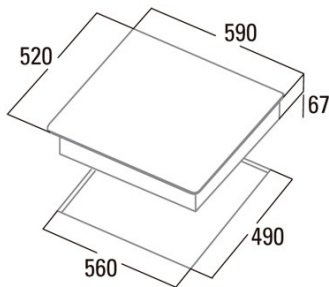

GENERAL INFORMATION

EAN/UPC	8422248082525
Subfamily	Radiant

Product sheet

Number of cooking zones	3
Zone 1: Technology	Radiant
Zone 1: Type of zone	Simple
Zone 1: Position	Front Right
Zone 1: Zone diameter (mm)	18
Zone 1: Power (kW)	1,8
Zone 1: Consumption (Wh / kg)	147,1
Zone 1B: Zone diameter (mm)	N/A
Zone 1C: Zone diameter (mm)	N/A
Zone 2: Technology	Radiant
Zone 2: Type of zone	Simple
Zone 2: Position	Rear Right
Zone 2: Zone diameter (mm)	14
Zone 2: Power (kW)	1,2
Zone 2: Consumption (Wh / kg)	147
Zone 2B: Zone diameter (mm)	N/A
Zone 2C: Zone diameter (mm)	N/A
Zone 3: Technology	Radiant
Zone 3: Type of zone	Simple
Zone 3: Position	Rear Left
Zone 3: Zone diameter (mm)	27
Zone 3: Power (kW)	2,7
Zone 3: Consumption (Wh / kg)	140,1
Zone 3B: Zone diameter (mm)	21
Zone 3B: Power (kW)	1,95
Zone 3B: Consumption (Wh / kg)	140,1
Zone 3C: Zone diameter (mm)	14,5
Zone 3C: Power (kW)	1,05
Zone 3C: Consumption (Wh / kg)	140,1
Zone 4: Technology	N/A
Zone 4: Zone diameter (mm)	N/A
Zone 4B: Zone diameter (mm)	N/A
Zone 4C: Zone diameter (mm)	N/A
Zone 5: Technology	N/A
Zone 5: Zone diameter (mm)	N/A
Zone 5B: Zone diameter (mm)	N/A
Zone 5C: Zone diameter (mm)	N/A
Zone 6: Technology	N/A
Zone 6: Zone diameter (mm)	N/A
Zone 6B: Zone diameter (mm)	N/A
Zone 6C: Zone diameter (mm)	N/A

Dimensions

Width (mm)	590
Height (mm)	67
Depth (mm)	520
Built-in height (mm)	560
Built-in depth (mm)	490
Easy installation system	Quick Fix

Finishing

Material	Stainless Steel
Bevel	No
Frame	No
Cooking supports	Cast Iron

Control