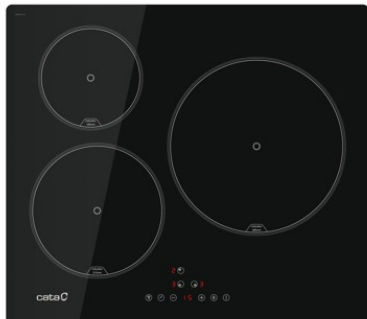

GENERAL INFORMATION

EAN/UPC	8422248355919
Subfamily	Induction

IB 6303E2 BK 220-240V 50-60Hz

Cod. **08063120**

EAN **8422248355919**