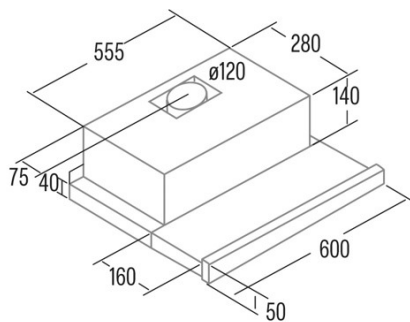

GENERAL INFORMATION

EAN/UPC	8422248061988
Subfamily	Telescopic

Product sheet according to directives EU65/2014 - EN61591, EN60704-2-13, EN50564

AEC (Annual energy consumption) (kWh/year)	44,5
EEl class (energy efficiency class)	C
FDE (fluid dynamic efficiency)	11,9
FDE class (fluid dynamic efficiency class)	E
LE (light efficiency) (Lux/W)	36
LE class (light efficiency class)	A
GFE (grease filtering efficiency)	68
GFE class (grease filtering efficiency class)	D
Airflow in normal mode MIN (m3/h)	150
Airflow in normal mode MAX (m3/h)	390
Acoustic power in normal mode MIN (dB)	45
Acoustic power in normal mode MAX (dB)	57
Po (energy consumption in off mode) (W)	0
Ps (energy consumption in standby mode) (W)	0

Integration directive EU 66/2014

f (time increase factor)	1,6
EEl (Energy Efficiency Index)	78,2
QBEP (maximum efficiency at air flow point) (m3/h)	198,2
PBEP (maximum efficiency at pressure point) (Pa)	148
WBEP (power consumption at maximum efficiency) (W)	68,6
WL (nominal power lighting system) (W)	7
EMIDDLE (Average illuminance on the cooking surface) (lux)	252

External Dimensions

Width (mm)	600
Depth (mm)	280
Maximum total height (mm)	180
Minimum total height (mm)	180
Diamètre de sortie (mm)	120

Characteristics

Motor quantity	1
Motor model	TF2003
Maximum pressure (Pa)	194
Filter technology	Aluminium mesh
Control technology	Mechanical rocker switch
Booster	-
Power levels	2
Timer	-
Filter saturation indicator	-
Charcoal filter replacement indicator	-
Dimmer function	-
Connectivity	-
Remote control	-
Display	-

Lighting

Light model	EcoLed
Ray technology	LED

Installation

Minimum distance to electric plate (mm)	550
Minimum distance to gas plate (mm)	650
Recirculation option	√
Charcoal filter	-