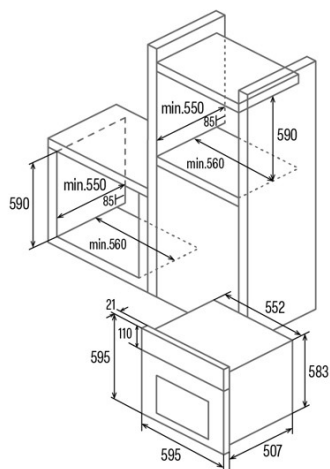

SES 7004 X

Cod. **07044351**

EAN **8422248347235**

GENERAL INFORMATION

EAN/UPC	8422248347235
Subfamily	Static

Product sheet

Energy Efficiency Index (EEI)	95,2
Energy efficiency class	A
Energy consumption in conventional mode (kWh/cycle)	0,76
Heat source	Electricity
Appliance mass [Kg]	25
Number of cavities	1
Cavity volume (L)	65

Dimensions

Width (mm)	450
Height (mm)	330
Depth (mm)	440
Built-in width (mm)	595
Built-in height (mm)	595
Built-in depth (mm)	507

Controls

Control type	Mechanical
Display	No
Number of functions	4
Functions	Grill;Top and bottom heating;Light;Bottom heating
Thermostat indicator	√
Minimum temperature [°C]	50
Maximum temperature [°C]	250

Characteristics

Enamel	Easy cleaning Nclean enamel
Removable inner glass	√
Number of door glasses	2
Cavity type	Embossed
Levels	5

Safety

Cooling fan	√
Automatic safety shutdown	-

Electrical connection

Lower power of the heating element [W]	1200
Nominal voltage (V)	220-240
Nominal frequency (Hz)	50/60
Nominal input power (W)	2300
Power cord length (m)	0,9
Plug type	No plug