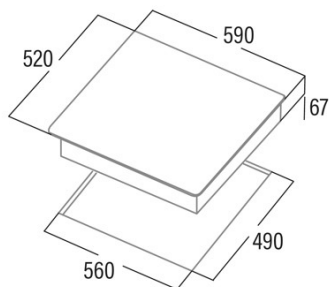

TN 604 B

Cod. 08040011

EAN 8422248109321

GENERAL INFORMATION

EAN/UPC	8422248109321
Subfamily	Radiant

Product sheet

Number of cooking zones	4
Zone 1: Technology	Radiant
Zone 1: Type of zone	Simple
Zone 1: Position	Front Left
Zone 1: Zone diameter (mm)	14
Zone 1: Power (kW)	1,2
Zone 1: Consumption (Wh / kg)	187,7
Zone 1B: Zone diameter (mm)	N/A
Zone 1C: Zone diameter (mm)	N/A
Zone 2: Technology	Radiant
Zone 2: Type of zone	Simple
Zone 2: Position	Rear Left
Zone 2: Zone diameter (mm)	18
Zone 2: Power (kW)	1,8
Zone 2: Consumption (Wh / kg)	183,4
Zone 2B: Zone diameter (mm)	N/A
Zone 2C: Zone diameter (mm)	N/A
Zone 3: Technology	Radiant
Zone 3: Type of zone	Simple
Zone 3: Position	Rear Right
Zone 3: Zone diameter (mm)	14
Zone 3: Power (kW)	1,2
Zone 3: Consumption (Wh / kg)	194,1
Zone 3B: Zone diameter (mm)	N/A
Zone 3C: Zone diameter (mm)	N/A
Zone 4: Technology	Radiant
Zone 4: Type of zone	Simple
Zone 4: Position	Front Right
Zone 4: Zone diameter (mm)	18
Zone 4: Power (kW)	1,8
Zone 4: Consumption (Wh / kg)	191,3
Zone 4B: Zone diameter (mm)	N/A
Zone 4C: Zone diameter (mm)	N/A
Zone 5: Technology	N/A
Zone 5: Type of zone	N/A
Zone 5: Position	N/A
Zone 5: Zone diameter (mm)	N/A
Zone 5B: Zone diameter (mm)	N/A
Zone 5C: Zone diameter (mm)	N/A
Zone 6: Technology	N/A
Zone 6: Type of zone	N/A
Zone 6: Position	N/A
Zone 6: Zone diameter (mm)	N/A
Zone 6B: Zone diameter (mm)	N/A
Zone 6C: Zone diameter (mm)	N/A

Dimensions

Width (mm)	590
Depth (mm)	520
Built-in width (mm)	560
Built-in depth (mm)	490
Easy installation system	Quick Fix

Finishing

Material	Glass
Bevel	No
Frame	No

Cooking supports	N/A
------------------	-----