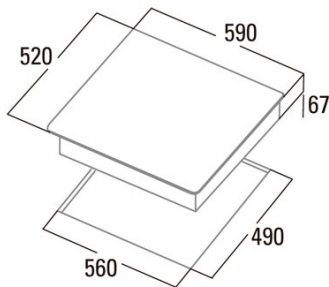

TT 603

Cod. 08063107

EAN 8422248082525

GENERAL INFORMATION

EAN/UPC	8422248082525
Subfamily	Radiant

Product sheet

Number of cooking zones	3
Zone 1: Technology	Radiant
Zone 1: Type of zone	Simple
Zone 1: Position	Front Right
Zone 1: Zone diameter (mm)	18
Zone 1: Power (kW)	1,8
Zone 1: Consumption (Wh / kg)	147,1
Zone 1B: Zone diameter (mm)	N/A
Zone 1C: Zone diameter (mm)	N/A
Zone 2: Technology	Radiant
Zone 2: Type of zone	Simple
Zone 2: Position	Rear Right
Zone 2: Zone diameter (mm)	14
Zone 2: Power (kW)	1,2
Zone 2: Consumption (Wh / kg)	147
Zone 2B: Zone diameter (mm)	N/A
Zone 2C: Zone diameter (mm)	N/A
Zone 3: Technology	Radiant
Zone 3: Type of zone	Simple
Zone 3: Position	Rear Left
Zone 3: Zone diameter (mm)	27
Zone 3: Power (kW)	2,7
Zone 3: Consumption (Wh / kg)	140,1
Zone 3B: Zone diameter (mm)	21
Zone 3B: Power (kW)	1,95
Zone 3B: Consumption (Wh / kg)	140,1
Zone 3C: Zone diameter (mm)	14,5
Zone 3C: Power (kW)	1,05
Zone 3C: Consumption (Wh / kg)	140,1
Zone 4: Technology	N/A
Zone 4: Zone diameter (mm)	N/A
Zone 4B: Zone diameter (mm)	N/A
Zone 4C: Zone diameter (mm)	N/A
Zone 5: Technology	N/A
Zone 5: Zone diameter (mm)	N/A
Zone 5B: Zone diameter (mm)	N/A
Zone 5C: Zone diameter (mm)	N/A
Zone 6: Technology	N/A
Zone 6: Zone diameter (mm)	N/A
Zone 6B: Zone diameter (mm)	N/A
Zone 6C: Zone diameter (mm)	N/A

Dimensions

Width (mm)	590
Height (mm)	67
Depth (mm)	520
Built-in height (mm)	560
Built-in depth (mm)	490
Easy installation system	Quick Fix

Finishing

Material	Stainless Steel
Bevel	No
Frame	No
Cooking supports	Cast Iron