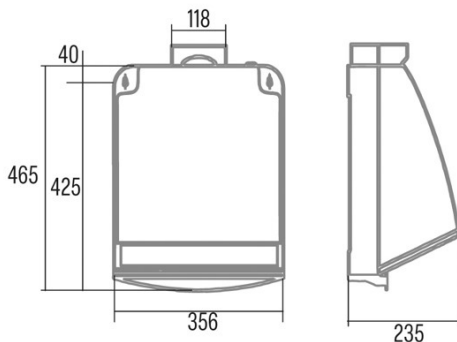

PROFESSIONAL 750 L

Cod. 00117100

EAN 8422248100823

GENERAL INFORMATION

EAN/UPC	8422248100823
Subfamily	Kitchen Extractor

Product sheet according to directives EU65/2014 - EN61591, EN60704-2-13, EN50564

AEC (Annual energy consumption) (kWh/year)	66,8
EEl class (energy efficiency class)	D
FDE (fluid dynamic efficiency)	8,7
FDE class (fluid dynamic efficiency class)	E
LE (light efficiency) (lux/W)	1,5
LE class (light efficiency class)	F
GFE (grease filtering efficiency)	53,7
GFE class (grease filtering efficiency class)	F
Airflow in normal mode MAX (m3/h)	600
Acoustic power in normal mode MAX (dB)	49
Po (energy consumption in off mode) (W)	0
Ps (energy consumption in standby mode) (W)	0

Integration directive EU 66/2014

f (time increase factor)	1,8
EEl (Energy Efficiency Index)	90,9
QBEP (maximum efficiency at air flow point) (m3/h)	278,9
PBEP (maximum efficiency at pressure point) (Pa)	102,9
WBEP (power consumption at maximum efficiency) (W)	91,9
WL (nominal power lighting system) (W)	14
EMIDDLE (Average illuminance on the cooking surface) (lux)	59

External Dimensions

Width (mm)	356
Depth (mm)	235
Minimum total height (mm)	650
Diamètre de sortie (mm)	118

Characteristics

Motor quantity	1
Maximum pressure (Pa)	190
Free out airflow (m3/h)	600
Filter technology	Malla
Booster	-
Timer	-
Filter saturation indicator	-
Charcoal filter replacement indicator	-
Dimmer function	-
Remote control	-