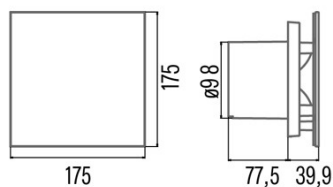

GENERAL INFORMATION

EAN/UPC	8422248365215
Subfamily	Helicocentrífugal

General features

Control description	Potentiometer
Power levels	1
Timer	√

Installation

Width (mm)	150
Height (mm)	96
Depth (mm)	150
Total minimum height (mm)	18,5
Outlet diameter (mm)	98
Anti-return flap included	√

Power connection

Nominal voltage (V)	220-240
Nominal frequency (Hz)	50/60
Nominal input power (W)	8

Power and water connection

Nominal voltage (V)	220-240
Nominal frequency (Hz)	50/60
Nominal input power (W)	8