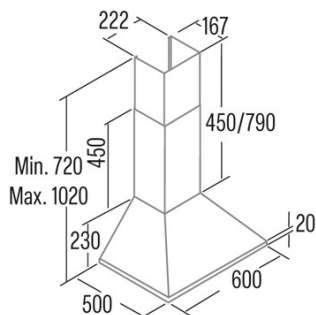

GENERAL INFORMATION

EAN/UPC	8422248109833
Subfamily	Chimney

Product sheet according to directives EU65/2014 - EN61591, EN60704-2-13, EN50564

AEC (Annual energy consumption) (kWh/year)	95,4
EEl class (energy efficiency class)	C
FDE (fluid dynamic efficiency)	17,8
FDE class (fluid dynamic efficiency class)	D
LE (light efficiency) (Lux/W)	33,3
LE class (light efficiency class)	A
GFE (grease filtering efficiency)	90,3
GFE class (grease filtering efficiency class)	B
Airflow in normal mode MIN (m3/h)	385
Airflow in normal mode MAX (m3/h)	645
Acoustic power in normal mode MIN (dB)	57,8
Acoustic power in normal mode MAX (dB)	71,8
Po (energy consumption in off mode) (W)	0
Ps (energy consumption in standby mode) (W)	0

Integration directive EU 66/2014

f (time increase factor)	1,4
EEl (Energy Efficiency Index)	81,3
QBEP (maximum efficiency at air flow point) (m3/h)	371,8
PBEP (maximum efficiency at pressure point) (Pa)	314
WBEP (power consumption at maximum efficiency) (W)	182,5
WL (nominal power lighting system) (W)	3
EMIDDLE (Average illuminance on the cooking surface) (lux)	100

External Dimensions

Width (mm)	600
Depth (mm)	500
Maximum total height (mm)	890
Minimum total height (mm)	600
Diamètre de sortie (mm)	150, 125

Characteristics

Motor quantity	1
Motor model	TA
Maximum pressure (Pa)	430
Filter technology	Aluminium mesh
Control technology	Mechanical push button
Booster	-
Power levels	3
Timer	-
Filter saturation indicator	-
Charcoal filter replacement indicator	-
Dimmer function	-
Connectivity	-
Remote control	-
Display	-

Lighting

Light model	CSLED
Ray technology	LED

Installation

Minimum distance to electric plate (mm)	650
Minimum distance to gas plate (mm)	650
Recirculation option	√
Charcoal filter	-