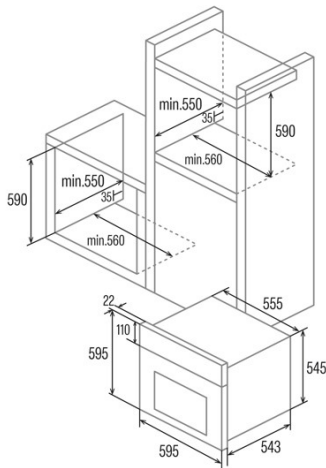

SES 6004 BK

Cod. 07044614

EAN 8422248347839

GENERAL INFORMATION

EAN/UPC	8422248347839
Subfamily	Static

Product sheet

Energy Efficiency Index (EEI)	95,2
Energy efficiency class	A
Energy consumption in conventional mode (kWh/cycle)	0,77
Heat source	Electricity
Appliance mass [Kg]	24,1
Number of cavities	1
Cavity volume (L)	62

Dimensions

Width (mm)	556
Height (mm)	545
Depth (mm)	548

Controls

Control type	Mechanical
Display	No
Number of functions	4
Functions	Double_Grill;Grill;Top and bottom heating;Bottom heating
Timer	No
On/off indicator	√
Thermostat indicator	-
Minimum temperature [°C]	40
Maximum temperature [°C]	240

Characteristics

Cleaning	Aquasmart
Removable inner glass	√
Light type	LED
Number of light bulbs	15
Bulb power [W]	1
Number of door glasses	2
Manual door lock	√
Soft close	-
Cavity type	Embossed
Side racks	-
Levels	4
Telescopic guides	No
Convection fan	-