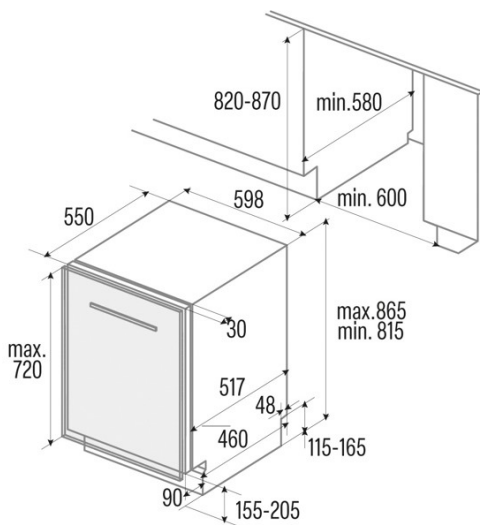

GENERAL INFORMATION

EAN/UPC	8422248351379
Subfamily	Built-in

Power connection

Nominal voltage (V)	220-240
Nominal frequency (Hz)	50
Nominal input power (W)	1760
Electric shock protection	Class II
Power cord length (m)	1500
Plug type	Type F

Product sheet according to EU Regulation 2019/2022 - 2019/2017

Default placement settings	14
Energy efficiency class	D
Noise level [dBA]	47
Installation type	Built-in

Control panel

Control type	Soft Touch Buttons
Display	LED
Salt control indicator	√
Rinse aid control indicator	√
Start delay	3-6-9h
Remaining time indicator	√
Start/Pause	√

Programmes and functions

Number of programmes	8
Programme 1 - Name	Intensive
Programme 1 - Temperature (°C)	65
Programme 2 - Name	Normal
Programme 2 - Temperature (°C)	55
Programme 3 - Name	Eco
Programme 3 - Temperature (°C)	50
Programme 4 - Name	Express 90'
Programme 4 - Temperature (°C)	55
Programme 5 - Name	Quick 30'
Programme 5 - Temperature (°C)	40
Programme 6 - Name	Automatic
Programme 6 - Temperature (°C)	60

Power and water connection

Nominal voltage (V)	220-240
Nominal frequency (Hz)	50
Nominal input power (W)	1760
Electric shock protection	Class II
Power cord length (m)	1500
Plug type	Type F
Inlet water hose length (m)	1500
Drainage water hose length (m)	1400

Installation

Width (mm)	598
Min. height (mm)	815
Depth (mm)	550
Adjustable height	√
Built-in width (mm)	600
Inner height (mm)	820
Built-in depth (mm)	580
Maximum door height (mm)	720
Sliding door	-