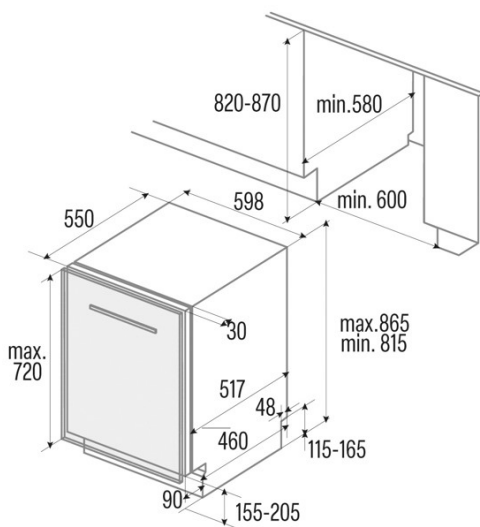

GENERAL INFORMATION

EAN/UPC	8422248351386
Subfamily	Built-in

Power connection

Nominal voltage (V)	220-240
Nominal frequency (Hz)	50
Nominal input power (W)	1760
Power cord length (m)	1500
Plug type	Type C

Product sheet according to EU Regulation 2019/2022 - 2019/2017

Default placement settings	14
Energy efficiency class	E
Energy consumption in off mode [W]	0
Noise level [dBA]	47
Installation type	Built-In

Control panel

Control type	Soft Touch Buttons
Display	LED
Salt control indicator	√
Rinse aid control indicator	√
Start delay	3-6-9h
Remaining time indicator	√
Start/Pause	√

Programmes and functions

Number of programmes	8
Programme 1 - Name	Intensive
Programme 1 - Temperature (°C)	65
Programme 2 - Name	Normal
Programme 2 - Temperature (°C)	55
Programme 3 - Name	Eco
Programme 3 - Temperature (°C)	45
Programme 4 - Name	Express 90'
Programme 4 - Temperature (°C)	60
Programme 5 - Name	Glass
Programme 5 - Temperature (°C)	50
Programme 6 - Name	Quick 30'
Programme 6 - Temperature (°C)	45
Programme 7 - Name	Automatic
Programme 7 - Temperature (°C)	55
Programme 7 - Duration (mins.)	65

Power and water connection

Nominal voltage (V)	220-240
Nominal frequency (Hz)	50
Nominal input power (W)	1760
Power cord length (m)	1500
Plug type	Type C
Inlet water hose length (m)	1500
Drainage water hose length (m)	1400

Installation

Width (mm)	598
Min. height (mm)	815
Depth (mm)	550
Adjustable height	√
Built-in width (mm)	600
Inner height (mm)	820
Built-in depth (mm)	580