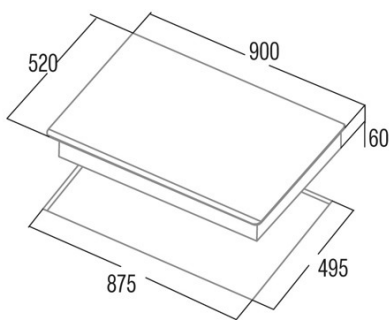

IDF 9012 PRO BK

Cod. **08024202**

EAN **8422248079631**

GENERAL INFORMATION

EAN/UPC	8422248079631
Subfamily	Induction

Product sheet

Number of cooking zones	5
Zone 1: Technology	Induction
Zone 1: Type of zone	Rectangular Flexible
Zone 1: Position	Front Left
Zone 1: Zone diameter (mm)	21x20
Zone 1: Power (kW)	1,5
Zone 1: Booster (kW)	2
Zone 1: Consumption (Wh / kg)	182,9
Zone 1B: Zone diameter (mm)	N/A
Zone 1C: Zone diameter (mm)	N/A
Zone 2: Technology	Induction
Zone 2: Type of zone	Rectangular Flexible
Zone 2: Position	Rear Left
Zone 2: Zone diameter (mm)	21x20
Zone 2: Power (kW)	2
Zone 2: Booster (kW)	2,8
Zone 2: Consumption (Wh / kg)	182,7
Zone 2B: Zone diameter (mm)	N/A
Zone 2C: Zone diameter (mm)	N/A
Zone 3: Technology	Induction
Zone 3: Type of zone	Simple
Zone 3: Position	Centre
Zone 3: Zone diameter (mm)	30
Zone 3: Power (kW)	2,3
Zone 3: Booster (kW)	3
Zone 3: Consumption (Wh / kg)	216,3
Zone 3B: Zone diameter (mm)	N/A
Zone 3C: Zone diameter (mm)	N/A
Zone 4: Technology	Induction
Zone 4: Type of zone	Rectangular Flexible
Zone 4: Position	Rear Right
Zone 4: Zone diameter (mm)	21x20
Zone 4: Power (kW)	1,5
Zone 4: Booster (kW)	2
Zone 4: Consumption (Wh / kg)	182,9
Zone 4B: Zone diameter (mm)	N/A
Zone 4C: Zone diameter (mm)	N/A
Zone 5: Technology	Induction
Zone 5: Type of zone	Rectangular Flexible
Zone 5: Position	Front Right
Zone 5: Zone diameter (mm)	21x20
Zone 5: Power (kW)	2
Zone 5: Booster (kW)	2,8
Zone 5: Consumption (Wh / kg)	182,7
Zone 5B: Zone diameter (mm)	N/A
Zone 5C: Zone diameter (mm)	N/A
Zone 6: Technology	N/A
Zone 6: Type of zone	N/A
Zone 6: Position	N/A
Zone 6: Zone diameter (mm)	N/A
Zone 6B: Zone diameter (mm)	N/A
Zone 6C: Zone diameter (mm)	N/A

Dimensions

Width (mm)	900
Height (mm)	60
Depth (mm)	520

Built-in width (mm)	875
Built-in depth (mm)	495
Easy installation system	Quick Fix

Finishing

Material	Glass
Bevel	Front
Frame	No
Cooking supports	N/A