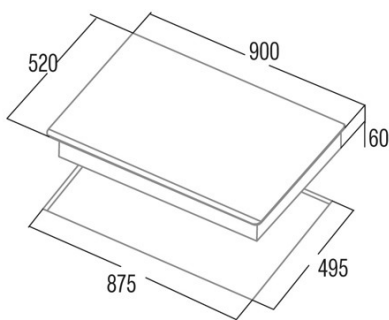

IDF 9012 PRO BK

Cod. **08024202**

EAN **8422248079631**

GENERAL INFORMATION

EAN/UPC	8422248079631
Subfamily	Induction

Product sheet

Number of cooking zones	5
Zone 1: Technology	Induction
Zone 1: Type of zone	Rectangular Flexible
Zone 1: Position	Front Left
Zone 1: Zone diameter (mm)	21x20
Zone 1: Power (kW)	1,5
Zone 1: Booster (kW)	2
Zone 1: Consumption (Wh / kg)	182,9
Zone 1B: Zone diameter (mm)	N/A
Zone 1C: Zone diameter (mm)	N/A
Zone 2: Technology	Induction
Zone 2: Type of zone	Rectangular Flexible
Zone 2: Position	Rear Left
Zone 2: Zone diameter (mm)	21x20
Zone 2: Power (kW)	2
Zone 2: Booster (kW)	2,8
Zone 2: Consumption (Wh / kg)	182,7
Zone 2B: Zone diameter (mm)	N/A
Zone 2C: Zone diameter (mm)	N/A
Zone 3: Technology	Induction
Zone 3: Type of zone	Simple
Zone 3: Position	Centre
Zone 3: Zone diameter (mm)	30
Zone 3: Power (kW)	2,3
Zone 3: Booster (kW)	3
Zone 3: Consumption (Wh / kg)	216,3
Zone 3B: Zone diameter (mm)	N/A
Zone 3C: Zone diameter (mm)	N/A
Zone 4: Technology	Induction
Zone 4: Type of zone	Rectangular Flexible
Zone 4: Position	Rear Right
Zone 4: Zone diameter (mm)	21x20
Zone 4: Power (kW)	1,5
Zone 4: Booster (kW)	2
Zone 4: Consumption (Wh / kg)	182,9
Zone 4B: Zone diameter (mm)	N/A
Zone 4C: Zone diameter (mm)	N/A
Zone 5: Technology	Induction
Zone 5: Type of zone	Rectangular Flexible
Zone 5: Position	Front Right
Zone 5: Zone diameter (mm)	21x20
Zone 5: Power (kW)	2
Zone 5: Booster (kW)	2,8
Zone 5: Consumption (Wh / kg)	182,7
Zone 5B: Zone diameter (mm)	N/A
Zone 5C: Zone diameter (mm)	N/A
Zone 6: Technology	N/A
Zone 6: Type of zone	N/A
Zone 6: Position	N/A
Zone 6: Zone diameter (mm)	N/A
Zone 6B: Zone diameter (mm)	N/A
Zone 6C: Zone diameter (mm)	N/A

Dimensions

Width (mm)	900
Height (mm)	60
Depth (mm)	520