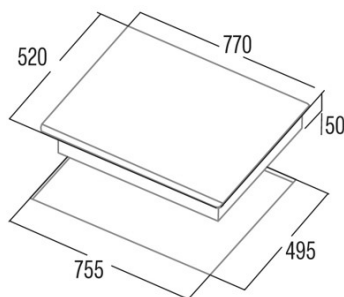

GIGA 750 BK

Cod. **08026001**

EAN **8422248054485**

GENERAL INFORMATION

EAN/UPC	8422248054485
Subfamily	Induction

Product sheet

Number of cooking zones	6
Zone 1: Technology	Induction
Zone 1: Type of zone	Rectangular Flexible
Zone 1: Position	Front Left
Zone 1: Zone diameter (mm)	23,5x19
Zone 1: Power (kW)	2,1
Zone 1: Booster (kW)	3,7
Zone 1: Consumption (Wh / kg)	182,7
Zone 1B: Zone diameter (mm)	N/A
Zone 1C: Zone diameter (mm)	N/A
Zone 2: Technology	Induction
Zone 2: Type of zone	Rectangular Flexible
Zone 2: Position	Rear Left
Zone 2: Zone diameter (mm)	23,5x19
Zone 2: Power (kW)	2,1
Zone 2: Booster (kW)	3,7
Zone 2: Consumption (Wh / kg)	182,7
Zone 2B: Zone diameter (mm)	N/A
Zone 2C: Zone diameter (mm)	N/A
Zone 3: Technology	Induction
Zone 3: Type of zone	Rectangular Flexible
Zone 3: Position	Front Centre
Zone 3: Zone diameter (mm)	23,5x19
Zone 3: Power (kW)	2,1
Zone 3: Booster (kW)	3,7
Zone 3: Consumption (Wh / kg)	182,7
Zone 3B: Zone diameter (mm)	N/A
Zone 3C: Zone diameter (mm)	N/A
Zone 4: Technology	Induction
Zone 4: Type of zone	Rectangular Flexible
Zone 4: Position	Rear Centre
Zone 4: Zone diameter (mm)	23,5x19
Zone 4: Power (kW)	2,1
Zone 4: Booster (kW)	3,7
Zone 4: Consumption (Wh / kg)	182,7
Zone 4B: Zone diameter (mm)	N/A
Zone 4C: Zone diameter (mm)	N/A
Zone 5: Technology	Induction
Zone 5: Type of zone	Rectangular Flexible
Zone 5: Position	Rear Right
Zone 5: Zone diameter (mm)	23,5x19
Zone 5: Power (kW)	2,1
Zone 5: Booster (kW)	3,7
Zone 5: Consumption (Wh / kg)	182,7
Zone 5B: Zone diameter (mm)	N/A
Zone 5C: Zone diameter (mm)	N/A
Zone 6: Technology	Induction
Zone 6: Type of zone	Rectangular Flexible
Zone 6: Position	Front Right
Zone 6: Zone diameter (mm)	23,5x19
Zone 6: Power (kW)	2,1
Zone 6: Booster (kW)	3,7
Zone 6: Consumption (Wh / kg)	182,7
Zone 6B: Zone diameter (mm)	N/A
Zone 6C: Zone diameter (mm)	N/A

Dimensions