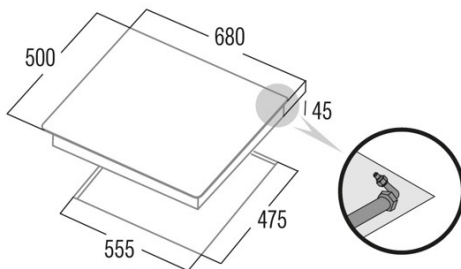

GENERAL INFORMATION

EAN/UPC	8422248074612
Subfamily	Gas

Product sheet

Number of cooking zones	5
Zone 1: Technology	GAS
Zone 1: Type of zone	Triple
Zone 1: Position	Centre
Zone 1: Power (kW)	3,5
Zone 2: Technology	GAS
Zone 2: Type of zone	Rapid
Zone 2: Position	Rear Right
Zone 2: Power (kW)	3
Zone 3: Technology	GAS
Zone 3: Type of zone	Semirapid
Zone 3: Position	Rear Left
Zone 3: Power (kW)	1,75
Zone 4: Technology	GAS
Zone 4: Type of zone	Auxiliary
Zone 4: Position	Front Left
Zone 4: Power (kW)	1
Zone 5: Technology	GAS
Zone 5: Type of zone	Semirapid
Zone 5: Position	Front Right
Zone 5: Power (kW)	1,75

Dimensions

Width (mm)	680
Height (mm)	45
Depth (mm)	500
Built-in width (mm)	555
Built-in depth (mm)	475
Easy installation system	Clamping System

Finishing

Material	Stainless Steel
Bevel	No
Frame	No
Cooking supports	Cast Iron

Control

Control type	Mechanical
Control position	Front Centre
Independent zone control	√
Hidden control	-
Power levels	Gradual
Cooking time programming	-
Countdown alarm	-
Power management	-
Available power limits (kW)	No
Connectivity	No
Autoignition	220-240V

Safety

Safety lock	-
Child lock	No
Residual heat indicator	-
Automatic cookware detection	-
Smart cookware detection	-
Automatic safety shutdown	-
Liquid spill detection	-