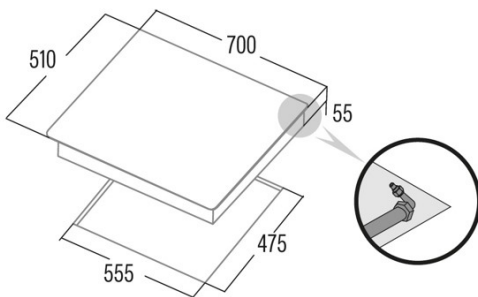

GENERAL INFORMATION

EAN/UPC	8422248081962
Subfamily	Gas

Product sheet

Number of cooking zones	5
Zone 1: Technology	GAS
Zone 1: Type of zone	Triple
Zone 1: Position	Centre
Zone 1: Power (kW)	3,5
Zone 2: Technology	GAS
Zone 2: Type of zone	Rapid
Zone 2: Position	Rear Right
Zone 2: Power (kW)	3
Zone 3: Technology	GAS
Zone 3: Type of zone	Semirapid
Zone 3: Position	Front Left
Zone 3: Power (kW)	1,75
Zone 4: Technology	GAS
Zone 4: Type of zone	Auxiliary
Zone 4: Position	Rear Left
Zone 4: Power (kW)	1
Zone 5: Technology	GAS
Zone 5: Type of zone	Semirapid
Zone 5: Position	Front Right
Zone 5: Power (kW)	1,75

Dimensions

Width (mm)	700
Height (mm)	55
Depth (mm)	510
Built-in width (mm)	555
Built-in depth (mm)	470
Easy installation system	Clamping System

Finishing

Material	Glass
Bevel	No
Frame	No
Cooking supports	Cast Iron

Control

Control type	Mechanical
Control position	Front Centre
Independent zone control	√
Hidden control	-
Power levels	Gradual
Cooking time programming	-
Countdown alarm	-
Power management	-
Available power limits (kW)	No
Connectivity	No
Autoignition	220-240V

Safety

Safety lock	-
Child lock	No
Residual heat indicator	-
Automatic cookware detection	-
Smart cookware detection	-
Automatic safety shutdown	-
Liquid spill detection	-