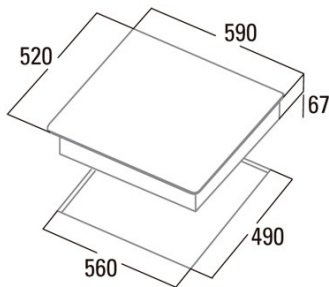

TT 603

Cod. **08063107**

EAN **8422248082525**

GENERAL INFORMATION

EAN/UPC	8422248082525
Subfamily	Radiant

Product sheet

Number of cooking zones	3
Zone 1: Technology	Radiant
Zone 1: Type of zone	Simple
Zone 1: Position	Front Right
Zone 1: Zone diameter (mm)	18
Zone 1: Power (kW)	1,8
Zone 1: Consumption (Wh / kg)	147,1
Zone 1B: Zone diameter (mm)	N/A
Zone 1C: Zone diameter (mm)	N/A
Zone 2: Technology	Radiant
Zone 2: Type of zone	Simple
Zone 2: Position	Rear Right
Zone 2: Zone diameter (mm)	14
Zone 2: Power (kW)	1,2
Zone 2: Consumption (Wh / kg)	147
Zone 2B: Zone diameter (mm)	N/A
Zone 2C: Zone diameter (mm)	N/A
Zone 3: Technology	Radiant
Zone 3: Type of zone	Simple
Zone 3: Position	Rear Left
Zone 3: Zone diameter (mm)	27
Zone 3: Power (kW)	2,7
Zone 3: Consumption (Wh / kg)	140,1
Zone 3B: Zone diameter (mm)	21
Zone 3B: Power (kW)	1,95
Zone 3B: Consumption (Wh / kg)	140,1
Zone 3C: Zone diameter (mm)	14,5
Zone 3C: Power (kW)	1,05
Zone 3C: Consumption (Wh / kg)	140,1
Zone 4: Technology	N/A
Zone 4: Zone diameter (mm)	N/A
Zone 4B: Zone diameter (mm)	N/A
Zone 4C: Zone diameter (mm)	N/A
Zone 5: Technology	N/A
Zone 5: Zone diameter (mm)	N/A
Zone 5B: Zone diameter (mm)	N/A
Zone 5C: Zone diameter (mm)	N/A
Zone 6: Technology	N/A
Zone 6: Zone diameter (mm)	N/A
Zone 6B: Zone diameter (mm)	N/A
Zone 6C: Zone diameter (mm)	N/A

Dimensions

Width (mm)	590
Height (mm)	67
Depth (mm)	520
Built-in height (mm)	560
Built-in depth (mm)	490
Easy installation system	Quick Fix

Finishing

Material	Stainless Steel
Bevel	No
Frame	No
Cooking supports	Cast Iron