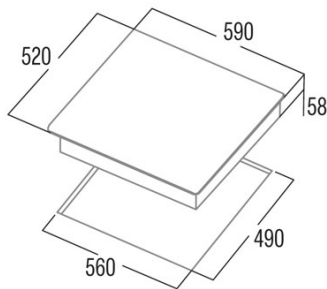

IBS 63032 220-240V 50-60Hz

Cod. **08063116**

EAN **8422248351836**

GENERAL INFORMATION

EAN/UPC	8422248351836
Subfamily	Induction

Product sheet

Number of cooking zones	3
Zone 1: Technology	Induction
Zone 1: Type of zone	Simple
Zone 1: Position	Front Left
Zone 1: Zone diameter (mm)	21
Zone 1: Power (kW)	2,3
Zone 1: Booster (kW)	2,6
Zone 1: Consumption (Wh / kg)	177,6
Zone 2: Technology	Induction
Zone 2: Type of zone	Simple
Zone 2: Position	Rear Left
Zone 2: Zone diameter (mm)	16
Zone 2: Power (kW)	1,2
Zone 2: Booster (kW)	1,5
Zone 2: Consumption (Wh / kg)	170
Zone 3: Technology	Induction
Zone 3: Type of zone	Simple
Zone 3: Position	Right
Zone 3: Zone diameter (mm)	28
Zone 3: Power (kW)	2,3
Zone 3: Booster (kW)	3
Zone 3: Consumption (Wh / kg)	189,7

Dimensions

Width (mm)	590
Height (mm)	58
Depth (mm)	520
Built-in width (mm)	560
Built-in height (mm)	490
Built-in depth (mm)	105
Easy installation system	Quick Fix

Control

Control type	Slider Touch Control
Control position	Front Centre
Independent zone control	√
Hidden control	-
Power levels	9 + Booster
Knob type	N/A
Cooking time programming	√
Available power limits (kW)	2,8/3,5
Connectivity	No
Autoignition	N/A