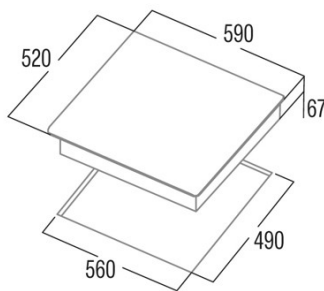

TDM 6003 220-240V 50-60Hz

Cod. **08063413**

EAN **8422248357357**

GENERAL INFORMATION

EAN/UPC	8422248357357
Subfamily	Radiant

Product sheet

Number of cooking zones	3
Zone 1: Technology	Radiant
Zone 1: Type of zone	Simple
Zone 1: Position	Front Right
Zone 1: Zone diameter (mm)	18
Zone 1: Power (kW)	1,8
Zone 1: Consumption (Wh / kg)	1961
Zone 2: Technology	Radiant
Zone 2: Type of zone	Simple
Zone 2: Position	Rear Right
Zone 2: Zone diameter (mm)	14
Zone 2: Power (kW)	1,2
Zone 2: Consumption (Wh / kg)	1969
Zone 3: Technology	Radiant
Zone 3: Type of zone	Double
Zone 3: Position	Left
Zone 3: Zone diameter (mm)	28
Zone 3: Power (kW)	2,4
Zone 3: Consumption (Wh / kg)	1847
Zone 3B: Zone diameter (mm)	22
Zone 3B: Power (kW)	1,5

Dimensions

Width (mm)	590
Height (mm)	52
Depth (mm)	520
Built-in width (mm)	560
Built-in height (mm)	110
Built-in depth (mm)	490
Easy installation system	Quick Fix

Finishing

Material	Glass
Bevel	No
Frame	No
Cooking supports	N/A